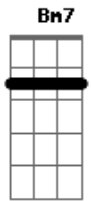

© ukulele-chords.com