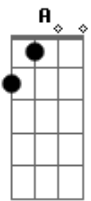

© ukulele-chords.com