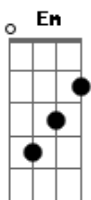

© ukulele-chords.com