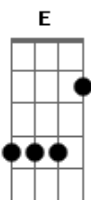

The Bangles - Bell Jarr

Tom: D

(intro) D A D

D
She walks in the room and checks out the faces

We think she's all the seven wonders of the world

A7 D D7

But theres a sadness hidden in the bizarre

A7 D
Moonlight and madness living in a bell jar

D
She dresses in black 'cause sorrow is a magnet

Everything comes to her like it was meant to be

A7 D D7

But she's frustrated leaving things as they are

A7 D

What she created living in a bell jar

(D (no3rd) E (no3rd) F (no3rd) G (no3rd) A)

Bm G A
She feels so at home, she's never alone

But she's oh so lonely

E G A
What is the crime in knowing your mind

D A Em A
Set it free

D
Attached to a mirror in her glass-sided prison

She writes the note that will excuse her from this world

A7 D D7

Its complicated living in a bell jar

A7 D
She's suffocated living in a bell jar

Acordes

© ukulele-chords.com

© ukulele-chords.com

© ukulele-chords.com

© ukulele-chords.com