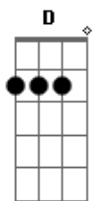

The Bangles - Be With You

Tom: D

(intro) Em C D

Out my window the rain starts to fall
And the wind blows through an empty hall
In the mirror, oo reflections of you
In the distance i hear a sound
Is that you coming around?

(chorus)
(what you gonna do)
oh what you gonna do
(i think i should)
i think i should be with you
(a love thats over due)
a love thats over due

Ohh i think i should be with you

Thought i saw you in a strangers face
Should i call you, or should i walk away
Round the corner is around the world
Is that you looking at me
Or am i living a dream?

(chorus)

And when i'm lost in a dream you are al i can see
All alone in the night i'm waiting for you
Every moment i'd die, just to look in your eyes
The dream is alive i'm waiting
Oh my, how i'd try to make you see that i should be with you

Acordes

© ukulele-chords.com