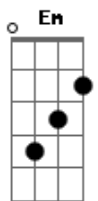

© ukulele-chords.com