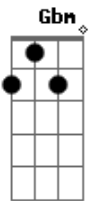

© ukulele-chords.com