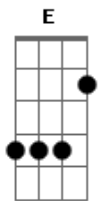

© ukulele-chords.com