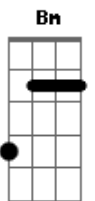

© ukulele-chords.com