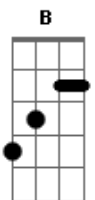

© ukulele-chords.com