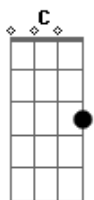

© ukulele-chords.com