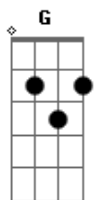

© ukulele-chords.com