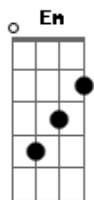

© ukulele-chords.com