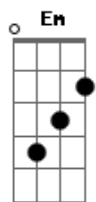

The Backseat Lovers - Slowing Down

tom:

Intro: C7M Em7 Em A B

C7M Em7 Em A
The sound of laughter

B C7M
Echoes from a few doors down

Em7 Em A B
The sound of pressure

C7M
Is getting louder

Em7 Bm7
Whisper in my ear

A7
That you need me

Em7 Bm7
But if you saw it clearly

A7
Would you leave me?

Em7 D C7M
Em7 D C7M

C7M
I'm honest to you

Em7 Em A
But I'm lying to myself

B C7M
And I don't wanna hear it

It has something to do

Em7 Em A
With the balance of my blood

B C7M
And when I'll have to spill it

Em7 Em A
People moving faster
B C7M
Am I the only one that's slowing down?

Am I slowing you down?

Em7 Bm7
Whisper in my ear

A7
That you need me

Em7 Bm7
But if you saw it clearly

A7
Would you leave me?

Em7 D C7M
Em7 D C7M

Alone in California

C7M
The dream is dimming

Em7 A
The second time I've heard that voice

B C7M
And it's getting louder

[Final] C D Em7
C D Em7
C D Em7
C D Em7
C7M Em7 A B
C7M Em7 A B
C7M Em7 A B
C7M Em7 A B
C7M

Acordes

© ukulele-chords.com