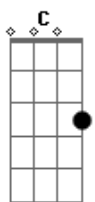

© ukulele-chords.com