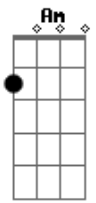

© ukulele-chords.com