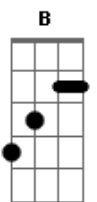

© ukulele-chords.com