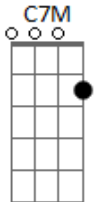

© ukulele-chords.com