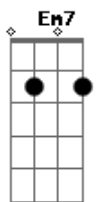

© ukulele-chords.com