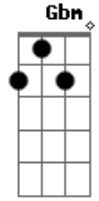

[Segunda Parte]

E Gbm A E
I am a social animal
E Gbm A E
Always need a funny anecdote

[Refrão]

Gbm A E
I don't feel the same as I used to
Gbm A E
I just wanna keep my cheekbones dry

[Terceira Parte]

Acordes

© ukulele-chords.com

© ukulele-chords.com

© ukulele-chords.com

© ukulele-chords.com

E Gbm Am E
It's been hard to make decisions on how to live my life
E Gbm Am
E
Wanna crawl out of my fucking skin, trying to make myself my wife