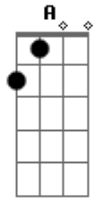

[Segunda Parte]

E Gbm A E
I am a social animal
E Gbm A E
Always need a funny anecdote

[Refrão]

Gbm A E
I don't feel the same as I used to
Gbm A E
I just wanna keep my cheekbones dry

[Terceira Parte]

Acordes

© ukulele-chords.com

© ukulele-chords.com

© ukulele-chords.com

© ukulele-chords.com

E Gbm Am E
It's been hard to make decisions on how to live my life
E Gbm Am
E
Wanna crawl out of my fucking skin, trying to make myself my wife