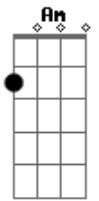

[Segunda Parte]

E Gbm A E
I am a social animal
E Gbm A E
Always need a funny anecdote

[Refrão]

Gbm A E
I don't feel the same as I used to
Gbm A E
I just wanna keep my cheekbones dry

[Terceira Parte]

Acordes

© ukulele-chords.com

© ukulele-chords.com

© ukulele-chords.com

© ukulele-chords.com

E Gbm Am E
It's been hard to make decisions on how to live my life
E Gbm Am
E
Wanna crawl out of my fucking skin, trying to make myself my wife