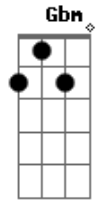

[Segunda Parte]

E Gbm A E
I am a social animal
E Gbm A E
Always need a funny anecdote

[Refrão]

Gbm A E
I don't feel the same as I used to
Gbm A E
I just wanna keep my cheekbones dry

[Terceira Parte]

Acordes

© ukulele-chords.com

© ukulele-chords.com

© ukulele-chords.com

© ukulele-chords.com

E Gbm Am E
It's been hard to make decisions on how to live my life
E Gbm Am
E
Wanna crawl out of my fucking skin, trying to make myself my wife