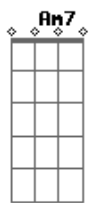

© ukulele-chords.com