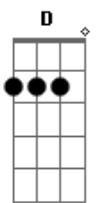

G
But I can see you
D
Your brown skin shinin' in the sun
D Cadd9
You got your hair combed back and your sunglasses on, baby
G D
And I can tell you my love for you will still be strong
D Cadd9
After the boys of summer have gone

(G Cadd9 D Cadd9)

G
I never will forget those nights, I wonder if it was a dream
Cadd9
Remember how you made me crazy? remember how I made you scream
D
Now I don't understand what happened to our love
Cadd9
But babe, I'm gonna get you back, I'm gonna show you what I'm made of

G
I can see you
D
Your brown skin shinin' in the sun
D Cadd9
I see you walkin' real slow and you're smilin' for everyone

G D
And I can tell you my love for you will still be strong
D Cadd9
After the boys of summer have gone

[Solo] Cadd9 C D C D
Am7 C D C D

G
Out on the road today, I saw a black flag sticker on a Cadillac
Cadd9
A little voice Inside my head said, Don't look back. You can never look back

D
I thought I knew what love was, what did I know?
Cadd9
Those days are gone forever, I should just let them go but

G
I can see you
D
Your brown skin shinin' in the sun
D Cadd9
You got that top pulled down and that radio on, baby
G D
And I can tell you my love for you will still be strong
D Cadd9
After the boys of summer have gone

G
I can see you
D
Your brown skin shinin' in the sun
D Cadd9
You got that hair slicked back and those Wayfarers on, baby
G D
I can tell you my love for you will still be strong
D Cadd9
After the boys of summer have gone

[Final] G D Cadd9

Acordes

© ukulele-chords.com