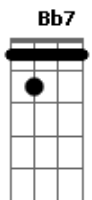

© ukulele-chords.com