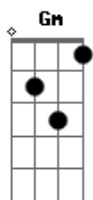

© ukulele-chords.com