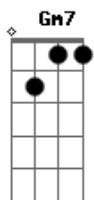

© ukulele-chords.com