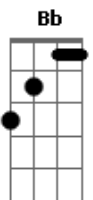

[Pré-Refrão]

D#7M
I've got more room to glide F Bb
And I slept in til eleven Gm7 D#7M
With the dog on my side F Bb Bb7 Gm7
And my foot dangling off the mattress

[Refrão]

D#7M
I woke up numb F
In more ways than one Bb Bb7
It's more than a sensation Gm7 Eb F
I see it in all faces now, now

[Segunda Parte]

D#7M F
It's enough, it's substantial Bb
I've survived on much less Bb7 Gm7
What's a flame to a candle D#7M
When you're melting regardl?ss? F
So fuck that bitch in your story Bb
And fuck me after I guess Bb7 Gm7
I took h?r arm in the lobby

[Pré-Refrão]

D#7M
And I made a new friend F Bb Bb7
Then talked shit til eleven Gm7 D#7M
It's a means to an end F
A road to a bend Bb Bb7 Gm7
A woefully natural progression

[Refrão]

D#7M
I woke up numb F
In more ways than one Bb Bb7
It's more than a sensation Gm7 Eb F
I see it in all faces now, now

[Ponte]

Eb F
Is it so wrong of me? Bb Bb7 Gm
Legend has it, I'm sentimental Eb F
I hold a strong belief in Bb Bb7 Gm
All things inconsequential Eb F
Just like a highway fire Bb Bb7 Gm
I'm taking it as a sign, as a sign Eb F
I gotta turn around, around

[Final]

Eb F
Said you don't like persimmon Bb
They take too long to grow Bb7 Gm7
If you practice your patience Eb
Maybe one day you'll know F
Why I dress in this orange Bb
Why I'm taking it slow Bb Bb7 Gm7
Now the lakes frozen over

Acordes

© ukulele-chords.com