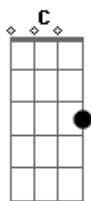

© ukulele-chords.com

[Segunda Parte]

D C D
When I kissed you, girl, I knew how sweet a kiss could be
G D
(I know how sweet a kiss can be)
D C D
Like the summer sunshine pour your sweetness over me
G A
(Pour your sweetness over me)

[Refrão]

D G
Sugar, (pour a little sugar on it honey)
D G
(Pour a little sugar on it baby)
D G A
(I'm gonna make your life so sweet, yeah yeah yeah)
D G A
(Pour a little sugar on it oh yeah)
D G
Pour a little sugar on it honey
D G
Pour a little sugar on it baby
D G A
I'm gonna make your life so sweet, yeah yeah yeah
D G
Pour a little sugar on it honey

[Refrão]

D G D G
Sugar, oh honey honey
D G A
You are my candy girl
D G A
And you got me wanting you

[Final]

D G D
Honey, ah sugar sugar
G D G A
You are my candy girl
D G A
Para pa pa ra Para pa pa ra