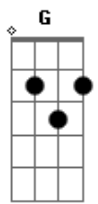

# The Archies - Sugar Sugar

tom:

Intro: D G D G

[Refrão]

D G D G  
Sugar, oh honey honey  
D G A  
You are my candy girl  
D G A  
And you got me wanting you

D G D  
Honey, oh sugar sugar  
G D G A  
You are my candy girl  
D  
And you got me wanting you

[Primeira Parte]

D C D  
I just can't believe the loveliness of loving you  
G D  
(I just can't believe it's true)  
D C D  
I just can't believe the wonder of this feeling to  
G A  
(I just can't believe it's true)

[Refrão]

D G D G  
Sugar, oh honey honey  
D G A  
You are my candy girl  
D G A  
And you got me wanting you

D G D G  
Honey, ah sugar sugar  
D G A  
You are my candy girl  
D  
And you got me wanting you

## Acordes

© ukulele-chords.com

© ukulele-chords.com

© ukulele-chords.com

© ukulele-chords.com

[Segunda Parte]

D C D  
When I kissed you, girl, I knew how sweet a kiss could be  
G D  
(I know how sweet a kiss can be)  
D C D  
Like the summer sunshine pour your sweetness over me  
G A  
(Pour your sweetness over me)