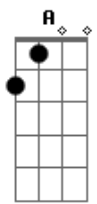

© ukulele-chords.com