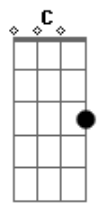

© ukulele-chords.com

[Segunda Parte]

D C D
When I kissed you, girl, I knew how sweet a kiss could be
G D
(I know how sweet a kiss can be)
D C D
Like the summer sunshine pour your sweetness over me
G A
(Pour your sweetness over me)

[Refrão]

D G
Sugar, (pour a little sugar on it honey)
D G
(Pour a little sugar on it baby)
D G A
(I'm gonna make your life so sweet, yeah yeah yeah)
D G A
(Pour a little sugar on it oh yeah)
D G
Pour a little sugar on it honey
D G
Pour a little sugar on it baby
D G A
I'm gonna make your life so sweet, yeah yeah yeah
D G
Pour a little sugar on it honey

[Refrão]

D G D G
Sugar, oh honey honey
D G A
You are my candy girl
D G A
And you got me wanting you

[Final]

D G D
Honey, ah sugar sugar
G D G A
You are my candy girl
D G A
Para pa pa ra Para pa pa ra