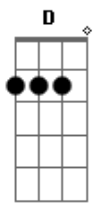

The Archies - Sugar Sugar

tom:

Intro: D G D G

[Refrão]

D G D G
Sugar, oh honey honey
D G A
You are my candy girl
D G A
And you got me wanting you

D G D
Honey, oh sugar sugar
G D G A
You are my candy girl
D
And you got me wanting you

[Primeira Parte]

D C D
I just can't believe the loveliness of loving you
G D
(I just can't believe it's true)
D C D
I just can't believe the wonder of this feeling to
G A
(I just can't believe it's true)

[Refrão]

D G D G
Sugar, oh honey honey
D G A
You are my candy girl
D G A
And you got me wanting you

D G D G
Honey, ah sugar sugar
D G A
You are my candy girl
D
And you got me wanting you

Acordes

© ukulele-chords.com