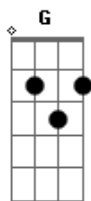

The Archies - Sugar Sugar

tom:

Intro: D G D G

[Refrão]

D G D G
Sugar, oh honey honey
D G A
You are my candy girl
D G A
And you got me wanting you

D G D
Honey, oh sugar sugar
G D G A
You are my candy girl
D
And you got me wanting you

[Primeira Parte]

D C D
I just can't believe the loveliness of loving you
G D
(I just can't believe it's true)
D C D
I just can't believe the wonder of this feeling to
G A
(I just can't believe it's true)

[Refrão]

D G D G
Sugar, oh honey honey
D G A
You are my candy girl
D G A
And you got me wanting you

D G D G
Honey, ah sugar sugar
D G A
You are my candy girl
D
And you got me wanting you

Acordes

© ukulele-chords.com

© ukulele-chords.com

© ukulele-chords.com

© ukulele-chords.com

[Segunda Parte]

D C D
When I kissed you, girl, I knew how sweet a kiss could be
G D
(I know how sweet a kiss can be)
D C D
Like the summer sunshine pour your sweetness over me
G A
(Pour your sweetness over me)