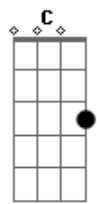

# The Archies - Sugar Sugar

tom:

Intro: D G D G

[Refrão]

D G D G  
Sugar, oh honey honey  
D G A  
You are my candy girl  
D G A  
And you got me wanting you

D G D  
Honey, oh sugar sugar  
G D G A  
You are my candy girl  
D  
And you got me wanting you

[Primeira Parte]

D C D  
I just can't believe the loveliness of loving you  
G D  
(I just can't believe it's true)  
D C D  
I just can't believe the wonder of this feeling to  
G A  
(I just can't believe it's true)

## Acordes

© ukulele-chords.com

© ukulele-chords.com

© ukulele-chords.com

© ukulele-chords.com

[Segunda Parte]

D C D  
When I kissed you, girl, I knew how sweet a kiss could be  
G D  
(I know how sweet a kiss can be)  
D C D  
Like the summer sunshine pour your sweetness over me  
G A  
(Pour your sweetness over me)