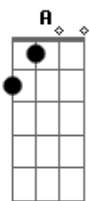

© ukulele-chords.com