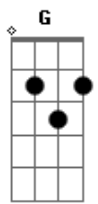

The Archies - Sugar Sugar

tom:

Intro: D G D G

[Refrão]

D G D G
Sugar, oh honey honey
D G A
You are my candy girl
D G A
And you got me wanting you

D G D
Honey, oh sugar sugar
G D G A
You are my candy girl
D
And you got me wanting you

[Primeira Parte]

D C D
I just can't believe the loveliness of loving you
G D
(I just can't believe it's true)
D C D
I just can't believe the wonder of this feeling to
G A
(I just can't believe it's true)

[Refrão]

D G D G
Sugar, oh honey honey
D G A
You are my candy girl
D G A
And you got me wanting you

D G D G
Honey, ah sugar sugar
D G A
You are my candy girl
D
And you got me wanting you

Acordes

© ukulele-chords.com

© ukulele-chords.com

© ukulele-chords.com

© ukulele-chords.com

[Segunda Parte]

D C D
When I kissed you, girl, I knew how sweet a kiss could be
G D
(I know how sweet a kiss can be)
D C D
Like the summer sunshine pour your sweetness over me
G A
(Pour your sweetness over me)