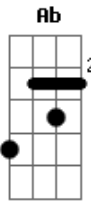

© ukulele-chords.com