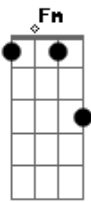

© ukulele-chords.com