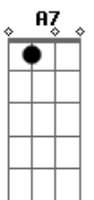

© ukulele-chords.com