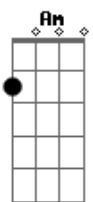

© ukulele-chords.com