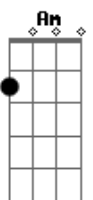

© ukulele-chords.com