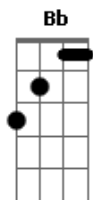

The Animals - It's My Life

Tom: F
Intro: 12-string {2X, doubled with bass second time}

v v v v v v v v

12-string {2X; continue through verse}:

{Dm} G Dm G
v v v v v v v v

bass:

v v v v v v v v

Verse 1:

It's a ^{Dm} hard world ^G to get a break in ^{Dm} ^G
All the good things ^{Dm} ^G have been taken ^{Dm} ^G

^{Dm} ^C ^{Bb} ^C
v v v v v v v v

(But girl...)

But girl there are ways to make certain things pay ^{Dm} ^C ^{Bb}
Though I'm dressed in these rags I'll wear sable ^C ^{Bb}

Some day ^C

Hear what I... ^D

^G ^F
v v v v v v v v

(say)

...say ^G ^F I'm gonna ride the serpent ^G
No more time spent sweatin' rent ^F
Hear my command I'm breakin' loose ^F {3 bars} ^G

It ain't no use
F {2 bars}
Holdin' me down
G {3 bars}
Stick around
But baby (but baby)
Remember (remember)

Chorus:

^C ^{Dm} ^F ^G
It's my life and I'll do what I want
^C ^{Dm} ^F ^G
It's my mind and I'll think what I want
^F ^G
Show me I'm wrong
^F ^G
Hurt you sometime
^F ^G ^F ^G
But someday I'll treat you real fine

Verse 2:

There'll be women and their fortunes
Who just love to mother orphans
Are you gonna cry, when I'm squeezin' 'em dry
Takin' all I can get, no regrets
When I...
Openly lie
And leave only money
Believe me honey, that money
Can you believe, I ain't no saint
Who complains
So girl cut out
Any doubt
But baby (but baby)
Remember (remember)

{repeat Chorus}

Coda:

^C ^{Dm} ^F ^G
(It's my life and I'll do what I want) Don't push me
(It's my mind and I'll think what I want) It's my life
what I want (It's my life and I'll do what I want) And I can do
tell me (It's my mind and I'll think what I want) You can't
(It's my life and I'll do what I want) {fade}

Acordes

© ukulele-chords.com

© ukulele-chords.com

© ukulele-chords.com

© ukulele-chords.com

© ukulele-chords.com

© ukulele-chords.com