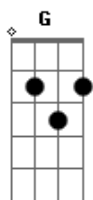

© ukulele-chords.com

© ukulele-chords.com