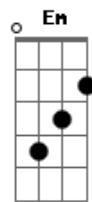

© ukulele-chords.com