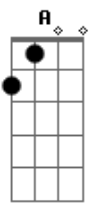

The Animals - House Of Rising Sun

This is an easy bass line to lay, it just goes with the lowest note of the chord!!!

There are two chord progressions in the song

1st one: Am, C, D, F, A, C, E
2nd one: Am, C, D, F, A, Em, A

Just go on playing it one after another throughout the song!!!

Now to the bass line:

Pick each note once, see the guitar tab for reference:

Riff1 (for the first progression):

Am C D F Am C E
G|-----|

D|-----|
A|---0---3---5-----0---3---|
E|-----1-----0---|

Riff2 (for the second one):

Am C D F Am Em Am
G|-----|
D|-----|
A|---0---3---5-----0---0---|
E|-----1-----0-----|

It is just the basis, though the band played it that way.
If it is too simple for you try to improvise like my father does while playing this song.

Cheers from preacher

Acordes

© ukulele-chords.com

© ukulele-chords.com

© ukulele-chords.com

© ukulele-chords.com

© ukulele-chords.com

© ukulele-chords.com

© ukulele-chords.com