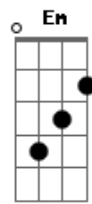

© ukulele-chords.com