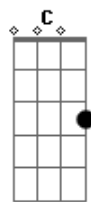

© ukulele-chords.com