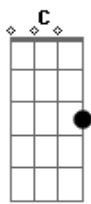

The Animals - House Of Rising Sun

This is an easy bass line to lay, it just goes with the lowest note of the chord!!!

There are two chord progressions in the song

1st one: Am, C, D, F, A, C, E
2nd one: Am, C, D, F, A, Em, A

Just go on playing it one after another throughout the song!!!

Now to the bass line:

Pick each note once, see the guitar tab for reference:

Riff1 (for the first progression):

Am C D F Am C E
G|-----|

D|-----|
A|---0---3---5-----0---3---|
E|-----1-----0---|

Riff2 (for the second one):

Am C D F Am Em Am
G|-----|
D|-----|
A|---0---3---5-----0---0---|
E|-----1-----0-----|

It is just the basis, though the band played it that way.
If it is too simple for you try to improvise like my father does while playing this song.

Cheers from preacher

Acordes

© ukulele-chords.com

© ukulele-chords.com

© ukulele-chords.com

© ukulele-chords.com

© ukulele-chords.com

© ukulele-chords.com

© ukulele-chords.com