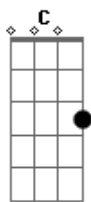

The Animals - House Of Rising Sun

This is an easy bass line to lay, it just goes with the lowest note of the chord!!!

There are two chord progressions in the song

1st one: Am, C, D, F, A, C, E
2nd one: Am, C, D, F, A, Em, A

Just go on playing it one after another throughout the song!!!

Now to the bass line:

Pick each note once, see the guitar tab for reference:

Riff1 (for the first progression):

Am C D F Am C E
G|-----|

D|-----|
A|---0---3---5-----0---3---|
E|-----1-----0---|

Riff2 (for the second one):

Am C D F Am Em Am
G|-----|
D|-----|
A|---0---3---5-----0---0---|
E|-----1-----0-----|

It is just the basis, though the band played it that way.
If it is too simple for you try to improvise like my father does while playing this song.

Cheers from preacher

Acordes

© ukulele-chords.com

© ukulele-chords.com

© ukulele-chords.com

© ukulele-chords.com

© ukulele-chords.com

© ukulele-chords.com

© ukulele-chords.com