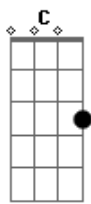

© ukulele-chords.com