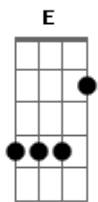

The Animals - House Of Rising Sun

This is an easy bass line to lay, it just goes with the lowest note of the chord!!!

There are two chord progressions in the song

1st one: Am, C, D, F, A, C, E
2nd one: Am, C, D, F, A, Em, A

Just go on playing it one after another throughout the song!!!

Now to the bass line:

Pick each note once, see the guitar tab for reference:

Riff1 (for the first progression):

Am C D F Am C E
G|-----|

D|-----|
A|---0---3---5-----0---3---|
E|-----1-----0---|

Riff2 (for the second one):

Am C D F Am Em Am
G|-----|
D|-----|
A|---0---3---5-----0---0---|
E|-----1-----0-----|

It is just the basis, though the band played it that way.
If it is too simple for you try to improvise like my father does while playing this song.

Cheers from preacher

Acordes

© ukulele-chords.com