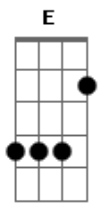

The Animals - House Of Rising Sun

This is an easy bass line to lay, it just goes with the lowest note of the chord!!!

There are two chord progressions in the song

1st one: Am, C, D, F, A, C, E
2nd one: Am, C, D, F, A, Em, A

Just go on playing it one after another throughout the song!!!

Now to the bass line:

Pick each note once, see the guitar tab for reference:

Riff1 (for the first progression):

Am C D F Am C E
G|-----|

D|-----|
A|---0---3---5-----0---3---|
E|-----1-----0---|

Riff2 (for the second one):

Am C D F Am Em Am
G|-----|
D|-----|
A|---0---3---5-----0---0---|
E|-----1-----0-----|

It is just the basis, though the band played it that way.
If it is too simple for you try to improvise like my father does while playing this song.

Cheers from preacher

Acordes

© ukulele-chords.com