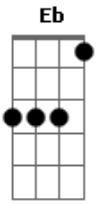

The Angels Sk8 - Punk Rock Is Girl

Tom: A

(com acordes na forma de Bb)

Afinação: Eb Ab Db Gb Bb Eb Bb

Punk rock
 Eb
 Punk rock
 F Eb
 Punk rock is girl
 Eb Bb
 Rock slide no corrimão
 F
 Microfones
 Eb
 E distorção
 Eb Bb
 Moicanos e spikes
 F Eb

Essa mina e muito punk
 Eb Bb
 Punk rock girl
 F
 Punk rock girl
 Eb
 Smile die
 Bb
 She smile die
 F
 Punk rock girl
 Eb
 Punk rock girl
 Bb
 Girl punk rock
 (F)

Acordes

© ukulele-chords.com

© ukulele-chords.com