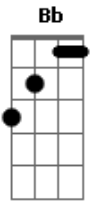

The Angels Sk8 - Punk Rock Is Girl

Tom: A

(com acordes na forma de Bb)

Afinação: Eb Ab Db Gb Bb Eb Bb

Punk rock
 Eb
 Punk rock
 F Eb
 Punk rock is girl
 Eb Bb
 Rock slide no corrimão
 F
 Microfones
 Eb
 E distorção
 Eb Bb
 Moicanos e spikes
 F Eb

Essa mina e muito punk
 Eb Bb
 Punk rock girl
 F
 Punk rock girl
 Eb
 Smile die
 Bb
 She smile die
 F
 Punk rock girl
 Eb
 Punk rock girl
 Bb
 Girl punk rock
 (F)

Acordes

© ukulele-chords.com

© ukulele-chords.com