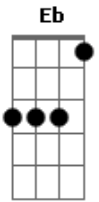

The Angels Sk8 - Punk Rock Is Girl

Tom: A

(com acordes na forma de Bb)

Afinação: Eb Ab Db Gb Bb Eb Bb

Punk rock
 Eb
 Punk rock
 F Eb
 Punk rock is girl
 Eb Bb
 Rock slide no corrimão
 F
 Microfones
 Eb
 E distorção
 Eb Bb
 Moicanos e spikes
 F Eb

Essa mina e muito punk
 Eb Bb
 Punk rock girl
 F
 Punk rock girl
 Eb
 Smile die
 Bb
 She smile die
 F
 Punk rock girl
 Eb
 Punk rock girl
 Bb
 Girl punk rock
 (F)

Acordes

© ukulele-chords.com

© ukulele-chords.com