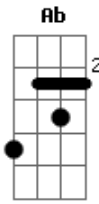

© ukulele-chords.com