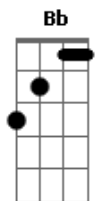

© ukulele-chords.com