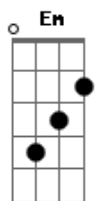

© ukulele-chords.com