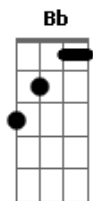

© ukulele-chords.com