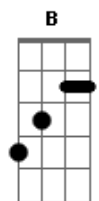

© ukulele-chords.com