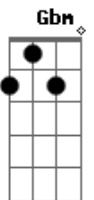

© ukulele-chords.com

D
I am the maker of rules
G **Gbm**
Dealing with fools
I can cheat you blind
G **Gm**
And I don't need to see any more to know that
Bm **G**
I can read your mind, I can read your mind
Bm **G**
I can read your mind, I can read your mind
D **Bm**
Don't leave false illusions behind
D **Bm**
Don't cry 'cause I ain't changing my mind
G **Gm**
So find another fool like before
Bm **E**
'Cause I ain't gonna live anymore believing
D **G** **D**
Some of the lies while all of the signs are deceiving

D
I am the eye in the sky
G **Gbm**
Looking at you
I can read your mind
D
I am the maker of rules
G **Gbm**
Dealing with fools
I can cheat you blind
G **Gm**
And I don't need to see any more to know that
Bm **G**
I can read your mind, I can read your mind
Bm **G**
I can read your mind, I can read your mind