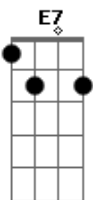

© ukulele-chords.com