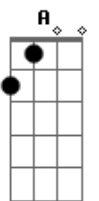

© ukulele-chords.com