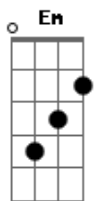

© ukulele-chords.com