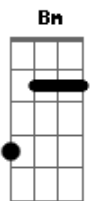

© ukulele-chords.com