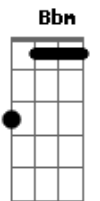

© ukulele-chords.com