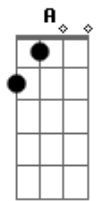

The Academy Is... - About A Girl

Tom: A
Intro: D E Dbm Gbm

D E
One song about a girl
Dbm Gbm
Can't breathe when I'm around her
D E
I'll wait here everyday
Dbm Gbm
In case she scratch the surface
D E
She'll never notice

[Refrão]

A
I'm not in love
Gbm
This is not my heart
D E
I'm not gonna waste these words
A Gbm
About a girl

(D E Dbm Gbm)

D E
Last night I knew what to say
Dbm Gbm
But you would never hear it
D E
These lines so well rehearsed
Dbm Gbm
Tong tied and overloaded
D E
She'll never notice

[Refrão]

A
I'm not in love

Gbm
This is not my heart
D E
I'm not gonna waste these words
A Gbm
About a girl
A
I'm not in love
Gbm
This is not your song
D E
I'm not gonna waste these words
A Gbm
About a girl

D E
To be loved, to be loved, what more could you ask for?
Gbm A
To be loved, to be loved, everyone wants to be
D E
Loved, to be loved, what more could you ask for?
Gbm A
To be loved, to be loved, everyone

[Refrão]

A
I'm not in love
Gbm
This is not my heart
D E
I'm not gonna waste these words
A Gbm
About a girl
A
I'm not in love
Gbm
This is not your song
D E
I'm not gonna waste these words
A Gbm
About a girl

Acordes

© ukulele-chords.com