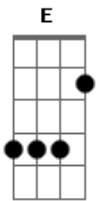

The Academy Is... - About A Girl

Tom: A
Intro: D E Dbm Gbm

D E
One song about a girl
Dbm Gbm
Can't breathe when I'm around her
D E
I'll wait here everyday
Dbm Gbm
In case she scratch the surface
D E
She'll never notice

[Refrão]

A
I'm not in love
Gbm
This is not my heart
D E
I'm not gonna waste these words
A Gbm
About a girl

(D E Dbm Gbm)

D E
Last night I knew what to say
Dbm Gbm
But you would never hear it
D E
These lines so well rehearsed
Dbm Gbm
Tong tied and overloaded
D E
She'll never notice

[Refrão]

A
I'm not in love

Gbm
This is not my heart
D E
I'm not gonna waste these words
A Gbm
About a girl
A
I'm not in love
Gbm
This is not your song
D E
I'm not gonna waste these words
A Gbm
About a girl

D E
To be loved, to be loved, what more could you ask for?
Gbm A
To be loved, to be loved, everyone wants to be
D E
Loved, to be loved, what more could you ask for?
Gbm A
To be loved, to be loved, everyone

[Refrão]

A
I'm not in love
Gbm
This is not my heart
D E
I'm not gonna waste these words
A Gbm
About a girl
A
I'm not in love
Gbm
This is not your song
D E
I'm not gonna waste these words
A Gbm
About a girl

Acordes

© ukulele-chords.com

© ukulele-chords.com

© ukulele-chords.com

© ukulele-chords.com

© ukulele-chords.com