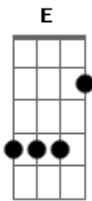

The Academy Is... - About A Girl

Tom: A
Intro: D E Dbm Gbm

D E
One song about a girl
Dbm Gbm
Can't breathe when I'm around her
D E
I'll wait here everyday
Dbm Gbm
In case she scratch the surface
D E
She'll never notice

[Refrão]

A
I'm not in love
Gbm
This is not my heart
D E
I'm not gonna waste these words
A Gbm
About a girl

(D E Dbm Gbm)

D E
Last night I knew what to say
Dbm Gbm
But you would never hear it
D E
These lines so well rehearsed
Dbm Gbm
Tong tied and overloaded
D E
She'll never notice

[Refrão]

A
I'm not in love

Gbm
This is not my heart
D E
I'm not gonna waste these words
A Gbm
About a girl
A
I'm not in love
Gbm
This is not your song
D E
I'm not gonna waste these words
A Gbm
About a girl

D E
To be loved, to be loved, what more could you ask for?
Gbm A
To be loved, to be loved, everyone wants to be
D E
Loved, to be loved, what more could you ask for?
Gbm A
To be loved, to be loved, everyone

[Refrão]

A
I'm not in love
Gbm
This is not my heart
D E
I'm not gonna waste these words
A Gbm
About a girl
A
I'm not in love
Gbm
This is not your song
D E
I'm not gonna waste these words
A Gbm
About a girl

Acordes

© ukulele-chords.com

© ukulele-chords.com

© ukulele-chords.com

© ukulele-chords.com

© ukulele-chords.com