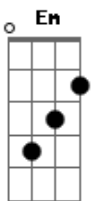

© ukulele-chords.com