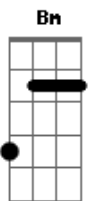

© ukulele-chords.com