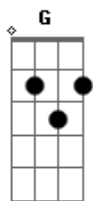

© ukulele-chords.com

© ukulele-chords.com