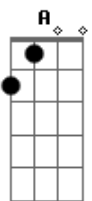

© ukulele-chords.com