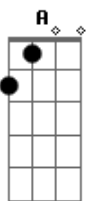

© ukulele-chords.com