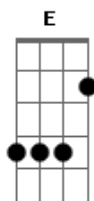

© ukulele-chords.com