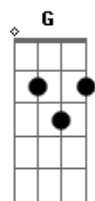

© ukulele-chords.com