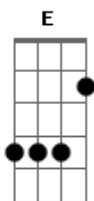

The 88 - At Least It Was Here

tom:

Intro: A Gbm A7 Gbm

[Primeira Parte]

A
Give me your hands
Gbm
show me the door
A7
I cannot stand
Gbm
to wait anymore
A
Somebody said
Gbm
Be what you'll be
A7 Gbm A7 A
We could be old and cold and dead on the scene
D Gbm E
But I love you more than words can say
D Gbm A
I can't count the reasons I should stay

(A Gbm A7 Gbm)
(A Gbm A7 Gbm)

[Segunda Parte]

A
Give me some rope
Gbm
Tie me to dream
A7
Give me the hope
Gbm
To run out of steam
A
Somebody said
Gbm
It could be here
A7 Gbm A7 A
We could be roped up tied up dead in a year
D Gbm E
Oh I love you more than words can say
D Gbm E
I can't count the reasons I should stay
D Gbm E
One by one they all just fade away
D Gbm A
But I love you more than words can say

(A Gbm A7 Gbm)
(A Gbm A7 Gbm A)

Acordes

© ukulele-chords.com

© ukulele-chords.com

© ukulele-chords.com

© ukulele-chords.com

© ukulele-chords.com

© ukulele-chords.com