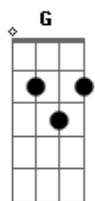

The 88 - At Least It Was Here

tom:

Intro: A Gbm A7 Gbm

[Primeira Parte]

A
Give me your hands
Gbm
show me the door
A7
I cannot stand
Gbm
to wait anymore
A
Somebody said
Gbm
Be what you'll be
A7 Gbm A7 A
We could be old and cold and dead on the scene
D Gbm E
But I love you more than words can say
D Gbm A
I can't count the reasons I should stay

(A Gbm A7 Gbm)
(A Gbm A7 Gbm)

[Segunda Parte]

A
Give me some rope
Gbm
Tie me to dream
A7
Give me the hope
Gbm
To run out of steam
A
Somebody said
Gbm
It could be here
A7 Gbm A7 A
We could be roped up tied up dead in a year
D Gbm E
Oh I love you more than words can say
D Gbm E
I can't count the reasons I should stay
D Gbm E
One by one they all just fade away
D Gbm A
But I love you more than words can say

(A Gbm A7 Gbm)
(A Gbm A7 Gbm A)

Acordes

© ukulele-chords.com

© ukulele-chords.com

© ukulele-chords.com

© ukulele-chords.com

© ukulele-chords.com

© ukulele-chords.com