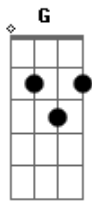

© ukulele-chords.com