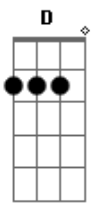

G A
They didn't know about all the weird stuff

D Em
So they just left it" (so they just left it)

D Em G A
And cold, minding my business

A
Then I seen the girls and they were all like

D Em
"Do you wanna come and get fucked up?"

G A
Listen, I got myself a missus, so there can't be any kissing

D Em
"No, don't be a fridge, you better wise up, kid

D Em G A
This ain't going well", I thought that I was stuck in Hell

D Em
In a boring conversation with a girl called Mel

G A
About her friend in Cincinnati called Matty as well

D Em

You pulled away when I went in for the kiss
G A
No, it wasn't a diss

D Em
You put the tap on to cover up the sound of your piss
G A
After four years, don't you think I'm over all this?

D Em G
"That's rich from a man who can't shit in a hotel room

A
He's gotta share for a bit"

D Em
You make a little hobby out of going to the lobby

G A
To get things that they don't have

D Em
Does it go through ya when I'm talking to ya?

G
You know that I could sue ya if we're married

A
And you fuck up again

D Em
Impress myself with stealth and bad health

G A
And my wealth and progressive causes

D Em
Drink your kombucha and buy an Ed Ruscha

G
Surely, it's a print 'cause I'm not made of it

A
Look, the fucking state of it

D
I came pretty late to it

Em G A
We can still be mates 'cause it's only a picture

D Em G
All your friends in one place

A D Em G A
Oh, we're a scene, whatever that means

D Em G A D Em
I depend on my friends to stay clean

Em G A
As sad as it seems

A D Em G A D Em G A
As sad as it seems

D Em G A D Em G A
As sad as it seems

Acordes

© ukulele-chords.com