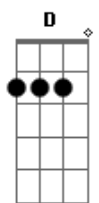

G A
They didn't know about all the weird stuff

D Em
So they just left it" (so they just left it)

D Em G A
And cold, minding my business

A
Then I seen the girls and they were all like

D Em
"Do you wanna come and get fucked up?"

G A
Listen, I got myself a missus, so there can't be any kissing

D Em
"No, don't be a fridge, you better wise up, kid

D Em G A
This ain't going well", I thought that I was stuck in Hell

D Em
In a boring conversation with a girl called Mel

G A
About her friend in Cincinnati called Matty as well

D Em

You pulled away when I went in for the kiss

G A
No, it wasn't a diss

D Em
You put the tap on to cover up the sound of your piss

G A
After four years, don't you think I'm over all this?

D Em G
"That's rich from a man who can't shit in a hotel room

A
He's gotta share for a bit"

D Em
You make a little hobby out of going to the lobby

G A
To get things that they don't have

D Em
Does it go through ya when I'm talking to ya?

G
You know that I could sue ya if we're married

A
And you fuck up again

D Em
Impress myself with stealth and bad health

G A
And my wealth and progressive causes

D Em
Drink your kombucha and buy an Ed Ruscha

G
Surely, it's a print 'cause I'm not made of it

A
Look, the fucking state of it

D
I came pretty late to it

Em G A
We can still be mates 'cause it's only a picture

D Em G
All your friends in one place

A D Em G A
Oh, we're a scene, whatever that means

D Em G A D Em
I depend on my friends to stay clean

Em G A
As sad as it seems

A D Em G A D Em G A
As sad as it seems

D Em G A D Em G A
As sad as it seems

Acordes

© ukulele-chords.com