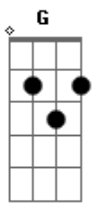

The 1975 - The Birthday Party

tom:

Intro: D Em G A
D Em G A

D Em G A D
Hello, there's a place I've been going

Em G A
There's a place I've been going

D Em G
Now I'm clean, it would seem

A D Em
Let's go somewhere I'll be seen

A
Look, the fucking state of it

D
I came pretty late to it

Em G A
We can still be mates 'cause it's only a picture

D Em G
All your friends in one place

A D Em G A
Oh, we're a scene, whatever that means

D Em G A D Em
I depend on my friends to stay clean

Em G A
As sad as it seems

A D Em G A D Em G A
As sad as it seems

D Em G A D Em G A
As sad as it seems

Acordes

© ukulele-chords.com

© ukulele-chords.com

© ukulele-chords.com

© ukulele-chords.com