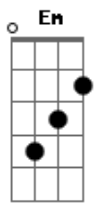

The 1975 - The Birthday Party

tom:

Intro: D Em G A
D Em G A

D Em G A D
Hello, there's a place I've been going

Em G A
There's a place I've been going

D Em G
Now I'm clean, it would seem

A D Em
Let's go somewhere I'll be seen

A
Look, the fucking state of it

D
I came pretty late to it

Em G A
We can still be mates 'cause it's only a picture

D Em G
All your friends in one place

A D Em G A
Oh, we're a scene, whatever that means

D Em G A D Em
I depend on my friends to stay clean

Em G A
As sad as it seems

A D Em G A D Em G A
As sad as it seems

D Em G A D Em G A
As sad as it seems

Acordes

© ukulele-chords.com

© ukulele-chords.com

© ukulele-chords.com

© ukulele-chords.com