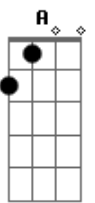

The 1975 - The Birthday Party

tom:

Intro: D Em G A
D Em G A

D Em G A D
Hello, there's a place I've been going

Em G A
There's a place I've been going

D Em G
Now I'm clean, it would seem

A D Em
Let's go somewhere I'll be seen

Em G A
As sad as it seems

A D Em G A D Em G A
As sad as it seems

D Em G A D Em G A
As sad as it seems

Acordes

© ukulele-chords.com

© ukulele-chords.com

© ukulele-chords.com

© ukulele-chords.com