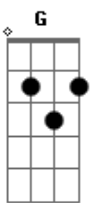

© ukulele-chords.com