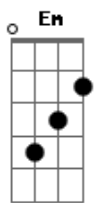

© ukulele-chords.com