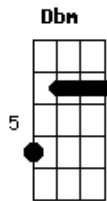

© ukulele-chords.com