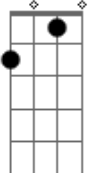

© ukulele-chords.com

F