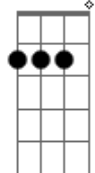

© ukulele-chords.com

D