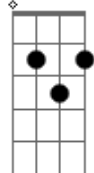

© ukulele-chords.com

G