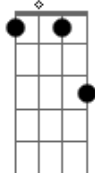

© ukulele-chords.com

Fm