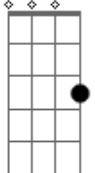

© ukulele-chords.com

C