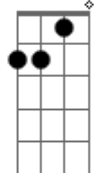

© ukulele-chords.com

Dm