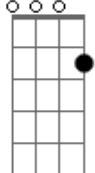

C G
Look what i found?

Refrão:

C G Am
Ahhhh? Ahhhh,i wanna know what i can't do,
Am F
I wanna give what i can't give
F Fm C
That is the best feeling ever
C G Am
Ahhhh? Ahhhh,i know this will laaaast forever
Am F (pause)
I'm where i wanna be
Fm C
This is the best life? ever

C
So many good things leeeft to be done
C C C7M
With these two hands of mine
C
I'll take some love and build us a bridge
C
Connect your heart to mine

Pré-refrão:

C F

Ah ah - ahhhhh, when i would worry about me
F F (pause)
Uuuhhh - this woorld?
C C
- would bring me down - (Uhhh,uhhh,uhhh)
C F
Ah - ah - ahhhhh i'm feeling better
F (pause)
Lifting others
C C
- off the ground - (Uhhh,uhhh,uhhh)

C G
Look what i found?

Refrão:

C G Am
Ahhhh? Ahhhh,i wanna know what i can't do,
Am F
I wanna give what i can't give
F Fm C
That is the best feeling ever
C G Am
Ahhhh? Ahhhh,i know this will laaaast forever
Am F (pause)
Is better than a dream
Fm
This is the best life?

F Fm C
I'm not afraid come what maaaay
F Fm C
This kind of life gets better every daaay?
Am D Dm
Every day? every way?
Dm
Oh, oh, oh, oh?

Refrão:

C G Am
Ahhhh? Ahhhh, i wanna lift them more than me
Am F
I wanna give till i feel free
F Fm C
That is the best feeling ever
C G Am
Ahhhh? Ahhhh,i know this will laaaast forever
Am F (pause)
Come with me you'll see
F Fm C C (intro 1x)
This is the best life ever
F Fm C C (intro 1x)
This is the best life ever
F Fm C
This is the best life ever?

Acordes

C7M