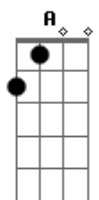

Tess Parks - Cocaine Cat

Tom: A

(forma dos acordes no tom de G)

Capostrate na 2ª casa

Intro: Am E G D

Am E G D
So sit back and relax
Am E G D
Enjoy your cocaine Kate
Am E G
Takes some time to get used to
D Am E
But I know you'll be
G D
Alright
Am E G D
Send some sensitivity
Am E G D
Gettin' you are you're feelin' me
Am E G
Jump out the window
D Am E
If it's the last thing
G D

I do

Am E G D Am E
You can have my piggy bank when I die
G D
For you
(Am E G D)
Am E G
Put a match to a tree
D Am E G D
Watch the leaves burn high
Am E G D
They're all sensitive like you, babe
Am E G D Am E G
But I know you'll be alright
D Am E G
You'll be alright
D Am E G
You'll be alright
D Am E G D
You'll be alright
(Am E G D)

Acordes

© ukulele-chords.com