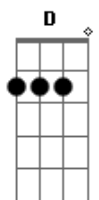

© ukulele-chords.com