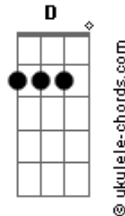

Intro: Fills:(electric)

1st Chorus:(acoustic/clean electric)

G D C F7M

G D C
I feel so lonley yet I know I'm not the only one

G D C
To ever feel this way I love you so much that I

F7M
Think I'm goin' insane I'm goin' crazy

C F7M
Outta my head goin' crazy outta my head

C
Can't think about nothin' but your good good love

And what you give

2Nd Verse Fill:(electric)

Bridge:(electric)

G D C

Acordes

It's not what you got It's what you give

G D C
It's ain't the life you choose It's the life you live

2Nd part of bridge:(acoustic/electric fills)

F7M C
Its only what you give only what you give

F7M C
Only what you give its not what you got but

The life you live