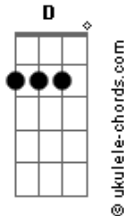

Intro: Fills:(electric)

1st Chorus:(acoustic/clean electric)

G D C F7M

G D C
I feel so lonley yet I know I'm not the only one

G D C
To ever feel this way I love you so much that I

F7M
Think I'm goin' insane I'm goin' crazy

C F7M
Outta my head goin' crazy outta my head

C
Can't think about nothin' but your good good love

And what you give

2Nd Verse Fill:(electric)

Bridge:(electric)

G D C

Acordes

It's not what you got It's what you give

G D C
It's ain't the life you choose It's the life you live

2Nd part of bridge:(acoustic/electric fills)

F7M C
Its only what you give only what you give

F7M C
Only what you give its not what you got but

The life you live