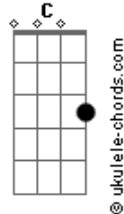

Tesla - What you give

G tom:

Album:psychotic Supper

Transcribed by:Justin Harmon

Email:

I didn't tab the solo because there's another
Persons tab out there that had it on there if theres
Any mistakes its probably cause i missed typed
Intro: /verse:(acoustic)

Intro: Fills:(electric)

1st Chorus:(acoustic/clean electric)

G D C F7M

G D C
I feel so lonley yet I know I'm not the only one

G D C
To ever feel this way I love you so much that I

F7M
Think I'm goin' insane I'm goin' crazy

C F7M
Outta my head goin' crazy outta my head

C
Can't think about nothin' but your good good love

And what you give

2Nd Verse Fill:(electric)

Bridge:(electric)

G D C

Acordes

It's not what you got It's what you give

G D C
It's ain't the life you choose It's the life you live

2Nd part of bridge:(acoustic/electric fills)

F7M C
Its only what you give only what you give

F7M C
Only what you give its not what you got but

The life you live