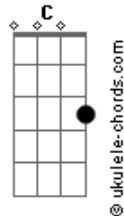

Tesla - What you give

G tom:

Album:psychotic Supper

Transcribed by:Justin Harmon

Email:

I didn't tab the solo because there's another
Persons tab out there that had it on there if theres
Any mistakes its probably cause i missed typed
Intro: /verse:(acoustic)

Intro: Fills:(electric)

1st Chorus:(acoustic/clean electric)

G D C F7M

G D C
I feel so lonley yet I know I'm not the only one

G D C
To ever feel this way I love you so much that I

F7M
Think I'm goin' insane I'm goin' crazy

C F7M
Outta my head goin' crazy outta my head

C
Can't think about nothin' but your good good love

And what you give

2Nd Verse Fill:(electric)

Bridge:(electric)

G D C

Acordes

It's not what you got It's what you give

G D C
It's ain't the life you choose It's the life you live

2Nd part of bridge:(acoustic/electric fills)

F7M C
Its only what you give only what you give

F7M C
Only what you give its not what you got but

The life you live