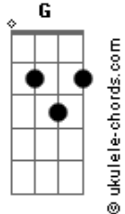

# Tesla - What you give

G tom:

Album:psychotic Supper

Transcribed by:Justin Harmon

Email:

I didn't tab the solo because there's another  
Persons tab out there that had it on there if theres  
Any mistakes its probably cause i missed typed  
Intro: /verse:(acoustic)

Intro: Fills:(electric)

1st Chorus:(acoustic/clean electric)

G D C F7M

G D C  
I feel so lonley yet I know I'm not the only one

G D C  
To ever feel this way I love you so much that I

F7M  
Think I'm goin' insane I'm goin' crazy

C F7M  
Outta my head goin' crazy outta my head

C  
Can't think about nothin' but your good good love

And what you give

2Nd Verse Fill:(electric)

Bridge:(electric)

G D C

## Acordes

It's not what you got It's what you give

G D C  
It's ain't the life you choose It's the life you live

2Nd part of bridge:(acoustic/electric fills)

F7M C  
Its only what you give only what you give