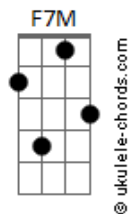

Intro: Fills:(electric)

1st Chorus:(acoustic/clean electric)

G D C F7M

G D C  
I feel so lonley yet I know I'm not the only one

G D C  
To ever feel this way I love you so much that I

F7M  
Think I'm goin' insane I'm goin' crazy

C F7M  
Outta my head goin' crazy outta my head

C  
Can't think about nothin' but your good good love

And what you give

2Nd Verse Fill:(electric)

Bridge:(electric)

G D C

## Acordes

It's not what you got It's what you give

G D C  
It's ain't the life you choose It's the life you live

2Nd part of bridge:(acoustic/electric fills)

F7M C  
Its only what you give only what you give

F7M C  
Only what you give its not what you got but

The life you live

3Rd verse fill:(electric)

Outro:(acoustic/clean electric)  
For the electric guitar that fades in  
During the outro

[Solo]

Tab 1

Tab 2

Tab 3