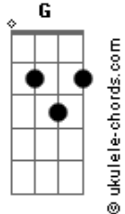

Tesla - What you give

G tom:

Album:psychotic Supper

Transcribed by:Justin Harmon

Email:

I didn't tab the solo because there's another
Persons tab out there that had it on there if theres
Any mistakes its probably cause i missed typed
Intro: /verse:(acoustic)

Intro: Fills:(electric)

1st Chorus:(acoustic/clean electric)

G D C F7M

G D C
I feel so lonley yet I know I'm not the only one

G D C
To ever feel this way I love you so much that I

F7M
Think I'm goin' insane I'm goin' crazy

C F7M
Outta my head goin' crazy outta my head

C
Can't think about nothin' but your good good love

And what you give

2Nd Verse Fill:(electric)

Bridge:(electric)

G D C

Acordes

It's not what you got It's what you give

G D C
It's ain't the life you choose It's the life you live

2Nd part of bridge:(acoustic/electric fills)

F7M C
Its only what you give only what you give

F7M C
Only what you give its not what you got but

The life you live