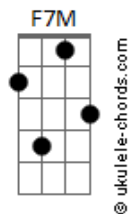

Tesla - What you give

G tom:

Album:psychotic Supper

Transcribed by:Justin Harmon

Email:

I didn't tab the solo because there's another
Persons tab out there that had it on there if theres
Any mistakes its probably cause i missed typed
Intro: /verse:(acoustic)

Intro: Fills:(electric)

1st Chorus:(acoustic/clean electric)

G D C F7M

G D C
I feel so lonley yet I know I'm not the only one

G D C
To ever feel this way I love you so much that I

F7M
Think I'm goin' insane I'm goin' crazy

C F7M
Outta my head goin' crazy outta my head

C
Can't think about nothin' but your good good love

And what you give

2Nd Verse Fill:(electric)

Bridge:(electric)

G D C

Acordes

It's not what you got It's what you give

G D C
It's ain't the life you choose It's the life you live

2Nd part of bridge:(acoustic/electric fills)

F7M C
Its only what you give only what you give

F7M C
Only what you give its not what you got but

The life you live