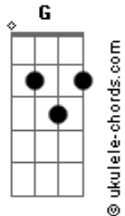

Tesla - What you give

G tom:

Album:psychotic Supper

Transcribed by:Justin Harmon

Email:

I didn't tab the solo because there's another
Persons tab out there that had it on there if theres
Any mistakes its probably cause i missed typed
Intro: /verse:(acoustic)

Intro: Fills:(electric)

1st Chorus:(acoustic/clean electric)

G D C F7M

G D C
I feel so lonley yet I know I'm not the only one

G D C
To ever feel this way I love you so much that I

F7M
Think I'm goin' insane I'm goin' crazy

C F7M
Outta my head goin' crazy outta my head

C
Can't think about nothin' but your good good love

And what you give

2Nd Verse Fill:(electric)

Bridge:(electric)

G D C

Acordes

It's not what you got It's what you give

G D C
It's ain't the life you choose It's the life you live

2Nd part of bridge:(acoustic/electric fills)

F7M C
Its only what you give only what you give

F7M C
Only what you give its not what you got but

The life you live