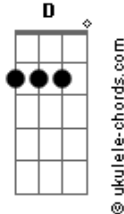

Intro: Fills:(electric)

1st Chorus:(acoustic/clean electric)

G D C F7M

G D C
I feel so lonley yet I know I'm not the only one

G D C
To ever feel this way I love you so much that I

F7M
Think I'm goin' insane I'm goin' crazy

C F7M
Outta my head goin' crazy outta my head

C
Can't think about nothin' but your good good love

And what you give

2Nd Verse Fill:(electric)

Bridge:(electric)

G D C

Acordes

It's not what you got It's what you give

G D C
It's ain't the life you choose It's the life you live

2Nd part of bridge:(acoustic/electric fills)

F7M C
Its only what you give only what you give

F7M C
Only what you give its not what you got but

The life you live