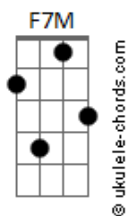

Tesla - What you give

G tom:

Album:psychotic Supper

Transcribed by:Justin Harmon

Email:

I didn't tab the solo because there's another
Persons tab out there that had it on there if theres
Any mistakes its probably cause i missed typed
Intro: /verse:(acoustic)

Intro: Fills:(electric)

1st Chorus:(acoustic/clean electric)

G D C F7M

G D C
I feel so lonley yet I know I'm not the only one

G D C
To ever feel this way I love you so much that I

F7M
Think I'm goin' insane I'm goin' crazy

C F7M
Outta my head goin' crazy outta my head

C
Can't think about nothin' but your good good love

And what you give

2Nd Verse Fill:(electric)

Bridge:(electric)

G D C

Acordes

It's not what you got It's what you give

G D C
It's ain't the life you choose It's the life you live

2Nd part of bridge:(acoustic/electric fills)

F7M C
Its only what you give only what you give

F7M C
Only what you give its not what you got but

The life you live