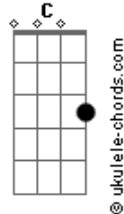

# Tesla - What you give

G tom:

Album:psychotic Supper

Transcribed by:Justin Harmon

Email:

I didn't tab the solo because there's another  
Persons tab out there that had it on there if theres  
Any mistakes its probably cause i missed typed  
Intro: /verse:(acoustic)

Intro: Fills:(electric)

1st Chorus:(acoustic/clean electric)

G D C F7M

G D C  
I feel so lonley yet I know I'm not the only one

G D C  
To ever feel this way I love you so much that I

F7M  
Think I'm goin' insane I'm goin' crazy

C F7M  
Outta my head goin' crazy outta my head

C  
Can't think about nothin' but your good good love

And what you give

2Nd Verse Fill:(electric)

Bridge:(electric)

G D C

## Acordes

It's not what you got It's what you give

G D C  
It's ain't the life you choose It's the life you live

2Nd part of bridge:(acoustic/electric fills)

F7M C  
Its only what you give only what you give