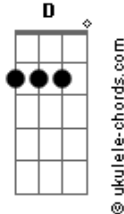

Intro: Fills:(electric)

1st Chorus:(acoustic/clean electric)

G D C F7M

G D C  
I feel so lonley yet I know I'm not the only one

G D C  
To ever feel this way I love you so much that I

F7M  
Think I'm goin' insane I'm goin' crazy

C F7M  
Outta my head goin' crazy outta my head

C  
Can't think about nothin' but your good good love

And what you give

2Nd Verse Fill:(electric)

Bridge:(electric)

G D C

## Acordes

It's not what you got It's what you give

G D C  
It's ain't the life you choose It's the life you live

2Nd part of bridge:(acoustic/electric fills)

F7M C  
Its only what you give only what you give