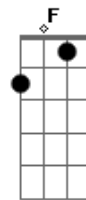

© ukulele-chords.com

© ukulele-chords.com