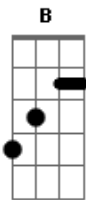

(Am E Am) 2X

Am E Am
I'm so lost without you,
Am E Am
Can't live without you.
Dm D Dm
I've been away too long now.
Dm D Dm Am E Am
Tonight I'm on my way back home to you.
Am E Am Dm D Dm D Dm
My, my paradise. My, my paradise.
F G Em Dm
To hold you in my arms, you're all that I adore,
F G Em Dm Dm
To see your smilin' face as I walk through the door.

I'll never say goodbye again.

(Dm C B F G) 4X

Solo

Acordes

© ukulele-chords.com

© ukulele-chords.com

© ukulele-chords.com

© ukulele-chords.com