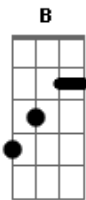

© ukulele-chords.com