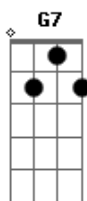

© ukulele-chords.com