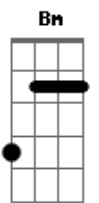

Terry Winter - Pretty Woman

tom:

Intro: **Bm** **E** **Bm** **E**
Bm **E** **Bm** **E**
Bm **E** **Bm** **E**
Bm **E** **Bm** **E**

A **GBm**
 Pretty baby have a lovely time
A **GBm**
 Hit my music visit happy to write
Dbm
 Pretty woman, (pretty woman)
GBm **Dbm**
 Exactly pretty woman (pretty woman)
GBm **Dbm**
 I can't see pretty woman
GBm **D**
 I can't see, If I believe for you
E
 Is pick add the you if a wont you've

A **GBm**
 When erase make it so lovely day
A **GBm**
 I live all I can in just one day
Dbm

Pretty woman, (pretty woman)
GBm **Dbm**
 Exactly pretty woman, (pretty woman)
GBm **Dbm**
 I can't see, pretty woman
GBm **D**
 I can't see, If I believe for you
E
 Is pick add you if a wont you've

A **Dbm**
 A feel that at goes a love the sea
Bm **E**
 Looking forever act ever see

A **Dbm**
 A feel that at goes a loves to she

Acordes

© ukulele-chords.com

© ukulele-chords.com

© ukulele-chords.com

© ukulele-chords.com

© ukulele-chords.com

© ukulele-chords.com

Bm **E**
 Someone who wants to be and have be
A **GBm**
 Pretty baby have a lovely time
A **GBm**
 If you'd all for just call so could I'm
Dbm
 Pretty woman, (pretty woman)
GBm **Dbm**
 Exactly pretty woman (pretty woman)
GBm **Dbm**
 I can't see, pretty woman
GBm **D**
 I can't see, if I believe for you
E
 Is pick add you if a wont you've