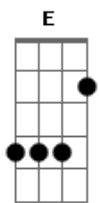

Terry Winter - Pretty Woman

tom:

Intro: **Bm** **E** **Bm** **E**
Bm **E** **Bm** **E**
Bm **E** **Bm** **E**
Bm **E** **Bm** **E**

A **GBm**
 Pretty baby have a lovely time
A **GBm**
 Hit my music visit happy to write
Dbm
 Pretty woman, (pretty woman)
GBm **Dbm**
 Exactly pretty woman (pretty woman)
GBm **Dbm**
 I can't see pretty woman
GBm **D**
 I can't see, If I believe for you
E
 Is pick add the you if a wont you've

A **GBm**
 When erase make it so lovely day
A **GBm**
 I live all I can in just one day
Dbm

Pretty woman, (pretty woman)
GBm **Dbm**
 Exactly pretty woman, (pretty woman)
GBm **Dbm**
 I can't see, pretty woman
GBm **D**
 I can't see, If I believe for you
E
 Is pick add you if a wont you've

A **Dbm**
 A feel that at goes a love the sea
Bm **E**
 Looking forever act ever see

A **Dbm**
 A feel that at goes a loves to she

Acordes

© ukulele-chords.com

© ukulele-chords.com

© ukulele-chords.com

© ukulele-chords.com

© ukulele-chords.com

© ukulele-chords.com

Bm **E**
 Someone who wants to be and have be
A **GBm**
 Pretty baby have a lovely time
A **GBm**
 If you'd all for just call so could I'm
Dbm
 Pretty woman, (pretty woman)
GBm **Dbm**
 Exactly pretty woman (pretty woman)
GBm **Dbm**
 I can't see, pretty woman
GBm **D**
 I can't see, if I believe for you
E
 Is pick add you if a wont you've