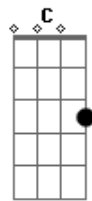

© ukulele-chords.com