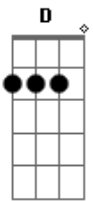

© ukulele-chords.com