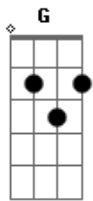

Tenth Avenue North - By Your Side

Tom: G
Intro: G Em D C

Verse 1:

Why are you ^Gstriving these days?

Why are you ^{Em}trying to earn grace?

Why are you ^Dcrying? Let me lift up your face ^C

Just don't ^Gturn away

Verse 2:

Why are you ^Glooking for love?

Why are you still ^{Em}searching as if I'm not enough?

To where will you go ^Dchild?

Tell me where will you ^Crun?

To where will you ^Grun?

Refrão:

Cause I'll be by your side ^{Em} wherever you fall ^C

In the ^Gdead of night whenever you call ^D

And please don't fight these hands that are holding you ^C ^G

Yeah My hands are holding you ^D ^G

Verse 3:

Look at these hands, and My side ^G

They swallowed the grave on that night ^{Em}

When I drank the world's sin so I could carry you in ^D ^C

And give you life, I wanna give you life ^G ^D

Bridge:

Cause I, I love you ^D ^{Em}

I want you to know ^C ^D

That I, I love you ^D ^{Em}

I'll never let you go ^C ^D

Acordes

© ukulele-chords.com