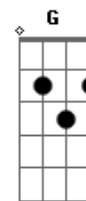

© ukulele-chords.com