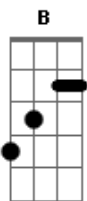

Tender Leaf - Countryside Beauty

Tom: B

Intro: Bm E A
Bm E A

Listen to the wind blow, listen to the birds sing out loud
And it's that time again for us to fall in love

[Refrão]

Well, it's a beautiful morning, think i will go outside

It's a beautiful morning, think I will take a ride, yeah

To the countryside and see the beauty

To the countryside and see the beauty pass me by

Doo doo do doo?

Something about the islands

Things are not the way they used to be

Look around you, not so fast

[Refrão]

Well, it's a beautiful morning, think i will go outside

It's a beautiful morning, think I will take a ride, yeah

To the countryside and see the beauty

To the countryside and see the beauty pass me by

Doo doo do doo

Well, it's a beautiful morning, think i will go outside

It's a beautiful morning, think I will take a ride, yeah

To the countryside and see the beauty

To the countryside and see the beauty pass me by

Doo doo do doo

Acordes