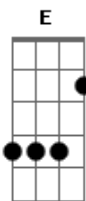

Tender Leaf - Countryside Beauty

Tom: B

Intro: Bm E A
Bm E A

Listen to the wind blow, listen to the birds sing out loud
And it's that time again for us to fall in love

[Refrão]

Well, it's a beautiful morning, think i will go outside

Doo doo do doo

Acordes

© ukulele-chords.com

© ukulele-chords.com

© ukulele-chords.com

© ukulele-chords.com

© ukulele-chords.com

© ukulele-chords.com