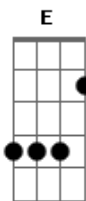

Tender Leaf - Countryside Beauty

Tom: B

Intro: Bm E A
Bm E A

Listen to the wind blow, listen to the birds sing out loud
And it's that time again for us to fall in love

[Refrão]

Well, it's a beautiful morning, think i will go outside

Doo doo do doo

Acordes

© ukulele-chords.com

© ukulele-chords.com

© ukulele-chords.com

© ukulele-chords.com

© ukulele-chords.com

© ukulele-chords.com