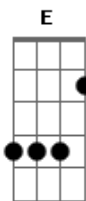

© ukulele-chords.com