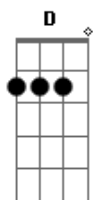

Tenacious D - Sasquatch

Tom: D

(Bm) A E Gb
There was some scientists tryin to figure out the Sasquatch riddle

Bm A E Gb G Gb
Then they figured out it was a missing link.

Bm A E Gb
In Search of Sasquatch... that was a kick-ass "In Search Of..."

Bm A E
with Leonard Nimoy kickin out the JAMS.
Bm A E Gb
He captured imagination. Of people all around the globe

Bm A E Gb G Gb
His name was Sasquatch... so I'm told...

Bm A E Gb Bm A E Gb G Gb
His legend's ancient in the ancient scribe of the indian tribe... apache tribe.

Scientists have proven that the Sasquatch is real. Take a look at the plastic cast of his foot now you know he's real. Listen real close to the audio tape not human no you know he's real. Couldn't be a man in a gorilla suit no fuckin' way you know he's real. Real, real, real real, real, real really real..... real.

(Bm A C G)

Solo:

I hope there's no hard feelings.

Bm A Bm
Sasquatch.... we know your legend's real.

Bm A (rest) Bm
Sasquatch.... we know your love is real.

Bm A
Sasquatch.... you and Tenacious D., are.. real.

Acordes