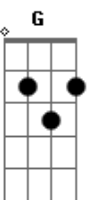

© ukulele-chords.com