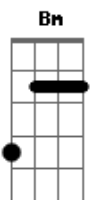

© ukulele-chords.com

© ukulele-chords.com