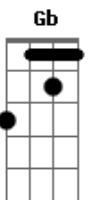

© ukulele-chords.com