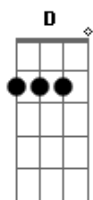

Tenacious D - Sasquatch

Tom: D

(Bm) A E Gb
There was some scientists tryin to figure out the Sasquatch riddle

Bm A E Gb G Gb
Then they figured out it was a missing link.

Bm A E Gb
In Search of Sasquatch... that was a kick-ass "In Search Of..."

Bm A E Gb
with Leonard Nimoy kickin out the JAMS.
Bm A E Gb
He captured imagination. Of people all around the globe

Bm A E Gb G Gb
His name was Sasquatch... so I'm told...

Bm A E Gb Bm A E Gb G Gb
E

His legend's ancient in the ancient scribe of the indian tribe... apache tribe.

Scientists have proven that the Sasquatch is real. Take a look at the plastic cast of his foot now you know he's real. Listen real close to the audio tape not human no you know he's real. Couldn't be a man in a gorilla suit no fuckin' way you know he's real. Real, real, real real, real, real really real..... real.

(Bm A C G)

Solo:

I hope there's no hard feelings.

Bm A Bm
Sasquatch.... we know your legend's real.

Bm A (rest) Bm
Sasquatch.... we know your love is real.

Bm A
Sasquatch.... you and Tenacious D., are.. real.

Acordes

© ukulele-chords.com