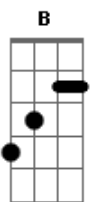

© ukulele-chords.com