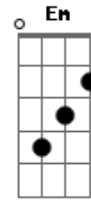

© ukulele-chords.com