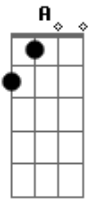

Tenacious D - Road

Tom: G
Intro: A

A G
The road is fuckin hard
D A
The road is fuckin toughah
A G
There?s no question thatah
D A
It is rough rough stuff
B G
It's the fuckin road my freind
A
But it?s the only road I know
B G
When I?m snackin on a tasty bouch
E
Right after the show
Ga ga go go go
(A)

A G
The road is fuckin hard
D A
it's also really fuckin touugh
A G

There?s no question thatah
D A
It dont take no guff
B G
The road is a I itch my friend
A
But it?s the only road I know
B G
When I?m snackin on a tasty bouch
E
Right after the show
Am
Ga ga go go gooo

For the next part:

Am D
I met a tasty baby in Michigan
Am D
We screwed two times then I left
Am D
Sometimes I think of my baby in Michigan

Why can?t I

G2 E Em
stay in one place for more than two days why
F G2 G
Because I'm talkin about the road

Acordes

© ukulele-chords.com

© ukulele-chords.com

© ukulele-chords.com

© ukulele-chords.com

© ukulele-chords.com

© ukulele-chords.com

© ukulele-chords.com

© ukulele-chords.com