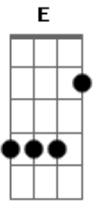

Tenacious D - Destiny Intro

Tom: E

a simple arpeggio switching between A minor and A sus 2

Acordes

© ukulele-chords.com

© ukulele-chords.com