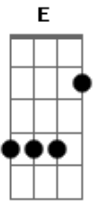

Tenacious D - Destiny Intro

Tom: E

a simple arpeggio switching between A minor and A sus 2

Acordes

© ukulele-chords.com

© ukulele-chords.com