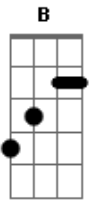

Tenacious D - Break In City Storm The Gate

Tom: D

(intro)

Gtr. 1

```

E |-----|
B |-----|
G |-----|
D |--2---2--0--2--0--2---2-----|
A |--2---2--0--2--0--2---2-----|
E |--0---0---0---0---3 0-----|
  |Gtr.2
E |-----|
B |-----|
G |-----|
D |--2---2--0--2--0--2--5--2-----|
A |--2---2--0--2--0--2--5--2-----|
E |--0---0---0---0---0-----|
  
```

Verse Gtr.1 (palm muted)

```

E |-----|
B |-----|
G |-----|
D |-----2-2-2-2-2-2-2-2-2-2-2-2-----|
A |-----2-2-2-2-2-2-2-2-2-2-2-2-----|
  
```

```

-----|
E |-----0-0-0-0-0-0-0-0-0-0-0-0-----|
-----|
  |Gtr.2
E |-----|
B |-----|
G |-----|
D |-----5--7--8--7--5--2-----|
A |-----5--7--8--7--5--2-----|
E |-----|
  
```

the mission is clear i'm goin over there

Stay back here devise a plan dive into the bushes

Chorus

play twice

Solo Gtr.1

play four times palm muted (twice before vocals, twice during)

two airvents on the roof thats what the guy was....

- | / slide up
- | \ slide down
- | h hammer-on
- | p pull-off
- | ~ vibrato
- | harmonic
- | x Mute note

Acordes

© ukulele-chords.com

© ukulele-chords.com

© ukulele-chords.com

© ukulele-chords.com

© ukulele-chords.com