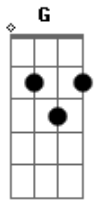

Tenacious D - Break In City Storm The Gate

Tom: D

(intro)

Gtr. 1

```

E |-----|
B |-----|
G |-----|
D |--2---2--0--2--0--2---2-----|
A |--2---2--0--2--0--2---2-----|
E |--0---0---0---0---3 0-----|
  |Gtr.2
E |-----|
B |-----|
G |-----|
D |--2---2--0--2--0--2--5--2-----|
A |--2---2--0--2--0--2--5--2-----|
E |--0---0---0---0---0-----|
  
```

Verse Gtr.1 (palm muted)

```

E |-----|
B |-----|
G |-----|
D |-----2-2-2-2-2-2-2-2-2-2-2-2-----|
A |-----2-2-2-2-2-2-2-2-2-2-2-2-----|
  
```

```

-----|
E |-----0-0-0-0-0-0-0-0-0-0-0-0-----|
-----|
  |Gtr.2
E |-----|
B |-----|
G |-----|
D |-----5--7--8--7--5--2-----|
A |-----5--7--8--7--5--2-----|
E |-----|
  
```

the mission is clear i'm goin over there

Stay back here devise a plan dive into the bushes

Chorus

play twice

Solo Gtr.1

play four times palm muted (twice before vocals, twice during)

two airvents on the roof thats what the guy was....

- | / slide up
- | \ slide down
- | h hammer-on
- | p pull-off
- | ~ vibrato
- | harmonic
- | x Mute note

Acordes

© ukulele-chords.com

© ukulele-chords.com

© ukulele-chords.com

© ukulele-chords.com

© ukulele-chords.com