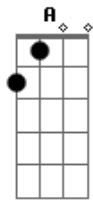

Tenacious D - Break In City Storm The Gate

Tom: D

(intro)

Gtr. 1

```

E |-----|
B |-----|
G |-----|
D |---2---2-0--2-0-2---2-----|
A |---2---2-0--2-0-2---2-----|
E |---0---0---0---0-3 0-----|
  |-----|
  |Gtr.2
E |-----|
B |-----|
G |-----|
D |---2---2-0--2-0-2--5-2-----|
A |---2---2-0--2-0-2--5-2-----|
E |---0---0---0---0---0-----|
  |-----|
  
```

Verse Gtr.1 (palm muted)

```

E |-----|
B |-----|
G |-----|
D |-----2-2-2-2-2-2-2-2-2-2-2-2-----|
A |-----2-2-2-2-2-2-2-2-2-2-2-2-----|
  |-----|
  
```

```

-----|
E |-----0-0-0-0-0-0-0-0-0-0-0-0-----|
-----|
  |Gtr.2
E |-----|
B |-----|
G |-----|
D |-----5-7-8-7-5-2-----|
A |-----5-7-8-7-5-2-----|
E |-----|
  |-----|
  
```

the mission is clear i'm goin over there

Stay back here devise a plan dive into the bushes

Chorus

play twice

Solo Gtr.1

play four times palm muted (twice before vocals, twice during)

two airvents on the roof thats what the guy was....

- | / slide up
- | \ slide down
- | h hammer-on
- | p pull-off
- | ~ vibrato
- | harmonic
- | x Mute note

Acordes

© ukulele-chords.com

© ukulele-chords.com

© ukulele-chords.com

© ukulele-chords.com

© ukulele-chords.com