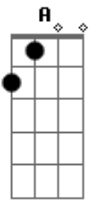

Tenacious D - Break In City Storm The Gate

Tom: D

(intro)

Gtr. 1

```

E |-----|
B |-----|
G |-----|
D |--2---2--0--2--0--2---2-----|
A |--2---2--0--2--0--2---2-----|
E |--0---0---0---0---3 0-----|
  |Gtr.2
E |-----|
B |-----|
G |-----|
D |--2---2--0--2--0--2--5--2-----|
A |--2---2--0--2--0--2--5--2-----|
E |--0---0---0---0---0-----|
  
```

Verse Gtr.1 (palm muted)

```

E |-----|
B |-----|
G |-----|
D |-----2-2-2-2-2-2-2-2-2-2-2-2-----|
A |-----2-2-2-2-2-2-2-2-2-2-2-2-----|
  
```

```

-----|
E |-----0-0-0-0-0-0-0-0-0-0-0-0-----|
-----|
  |Gtr.2
E |-----|
B |-----|
G |-----|
D |-----5--7--8--7--5--2-----|
A |-----5--7--8--7--5--2-----|
E |-----|
  
```

the mission is clear i'm goin over there

Stay back here devise a plan dive into the bushes

Chorus

play twice

Solo Gtr.1

play four times palm muted (twice before vocals, twice during)

two airvents on the roof thats what the guy was....

- | / slide up
- | \ slide down
- | h hammer-on
- | p pull-off
- | ~ vibrato
- | harmonic
- | x Mute note

Acordes

© ukulele-chords.com

© ukulele-chords.com

© ukulele-chords.com

© ukulele-chords.com

© ukulele-chords.com