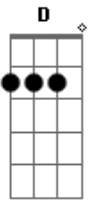

Tenacious D - Break In City Storm The Gate

Tom: D

(intro)

Gtr. 1

```
E |-----|
B |-----|
G |-----|
D |---2---2-0--2-0-2---2-----|
A |---2---2-0--2-0-2---2-----|
E |---0---0---0---0-3 0-----|
  |-----|
  |Gtr.2
E |-----|
B |-----|
G |-----|
D |---2---2-0--2-0-2--5-2-----|
A |---2---2-0--2-0-2--5-2-----|
E |---0---0---0---0---0-----|
  |-----|
```

Verse Gtr.1 (palm muted)

```
E |-----|
B |-----|
G |-----|
D |-----2-2-2-2-2-2-2-2-2-2-2-2-----|
A |-----2-2-2-2-2-2-2-2-2-2-2-2-----|
  |-----|
```

```
-----|
E |-----0-0-0-0-0-0-0-0-0-0-0-0-----|
-----|
  |Gtr.2
E |-----|
B |-----|
G |-----|
D |-----5-7-8-7-5-2-----|
A |-----5-7-8-7-5-2-----|
E |-----|
  |-----|
```

the mission is clear i'm goin over there

Stay back here devise a plan dive into the bushes

Chorus

play twice

Solo Gtr.1

play four times palm muted (twice before vocals, twice during)

two airvents on the roof thats what the guy was....

- | / slide up
- | \ slide down
- | h hammer-on
- | p pull-off
- | ~ vibrato
- | harmonic
- | x Mute note

Acordes

© ukulele-chords.com