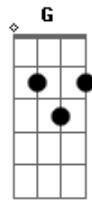

Tenacious D - Break In City Storm The Gate

Tom: D

(intro)

Gtr. 1

```

E |-----|
B |-----|
G |-----|
D |---2---2-0--2-0-2---2-----|
A |---2---2-0--2-0-2---2-----|
E |---0---0---0---0-3 0-----|
  |-----|
  |Gtr.2
E |-----|
B |-----|
G |-----|
D |---2---2-0--2-0-2--5-2-----|
A |---2---2-0--2-0-2--5-2-----|
E |---0---0---0---0---0-----|
  |-----|
  
```

Verse Gtr.1 (palm muted)

```

E |-----|
B |-----|
G |-----|
D |-----2-2-2-2-2-2-2-2-2-2-2-2-----|
A |-----2-2-2-2-2-2-2-2-2-2-2-2-----|
  |-----|
  
```

```

-----|
E |-----0-0-0-0-0-0-0-0-0-0-0-0-----|
-----|
  |Gtr.2
E |-----|
B |-----|
G |-----|
D |-----5-7-8-7-5-2-----|
A |-----5-7-8-7-5-2-----|
E |-----|
  |-----|
  
```

the mission is clear i'm goin over there

Stay back here devise a plan dive into the bushes

Chorus

play twice

Solo Gtr.1

play four times palm muted (twice before vocals, twice during)

two airvents on the roof thats what the guy was....

- | / slide up
- | \ slide down
- | h hammer-on
- | p pull-off
- | ~ vibrato
- | harmonic
- | x Mute note

Acordes

© ukulele-chords.com

© ukulele-chords.com

© ukulele-chords.com

© ukulele-chords.com

© ukulele-chords.com