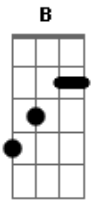

Tenacious D - Break In City Storm The Gate

Tom: D

(intro)

Gtr. 1

```

E |-----|
B |-----|
G |-----|
D |---2---2-0--2-0-2---2-----|
A |---2---2-0--2-0-2---2-----|
E |---0---0---0---0-3 0-----|
  |-----|
  |Gtr.2
E |-----|
B |-----|
G |-----|
D |---2---2-0--2-0-2--5-2-----|
A |---2---2-0--2-0-2--5-2-----|
E |---0---0---0---0---0-----|
  |-----|
  
```

Verse Gtr.1 (palm muted)

```

E |-----|
B |-----|
G |-----|
D |-----2-2-2-2-2-2-2-2-2-2-2-2-----|
A |-----2-2-2-2-2-2-2-2-2-2-2-2-----|
  |-----|
  
```

```

-----|
E |-----0-0-0-0-0-0-0-0-0-0-0-0-----|
-----|
  |Gtr.2
E |-----|
B |-----|
G |-----|
D |-----5-7-8-7-5-2-----|
A |-----5-7-8-7-5-2-----|
E |-----|
  |-----|
  
```

the mission is clear i'm goin over there

Stay back here devise a plan dive into the bushes

Chorus

play twice

Solo Gtr.1

play four times palm muted (twice before vocals, twice during)

two airvents on the roof thats what the guy was....

- | / slide up
- | \ slide down
- | h hammer-on
- | p pull-off
- | ~ vibrato
- | harmonic
- | x Mute note

Acordes

© ukulele-chords.com

© ukulele-chords.com

© ukulele-chords.com

© ukulele-chords.com

© ukulele-chords.com