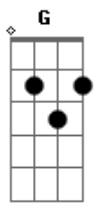

© ukulele-chords.com