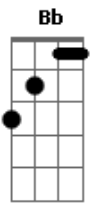

© ukulele-chords.com