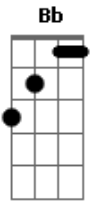

© ukulele-chords.com