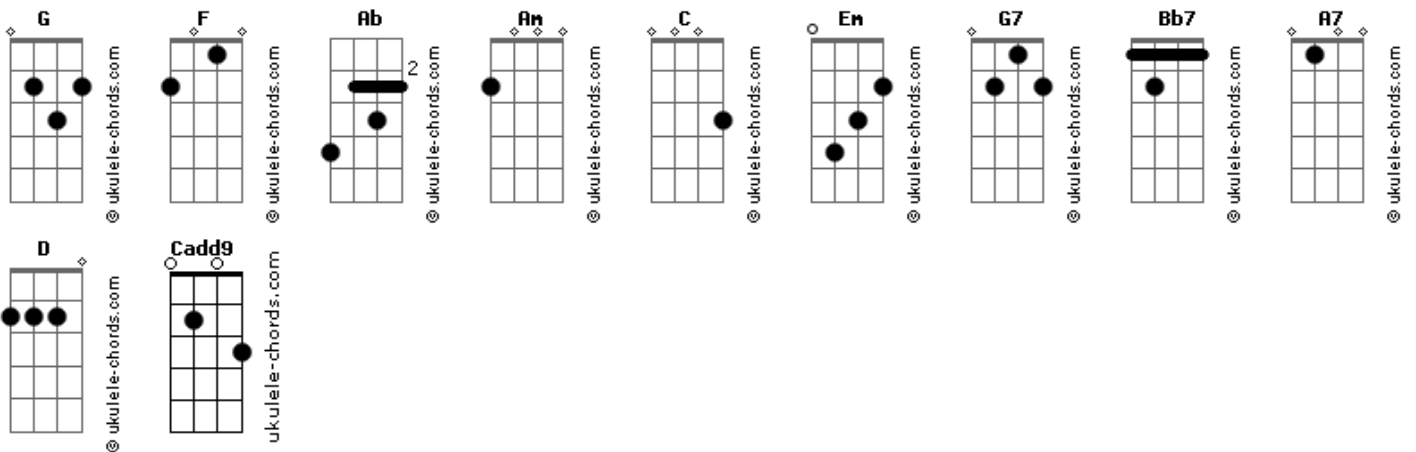

Temple Of The Dog - Say Hello 2 Heaven

tom:
G

Intro:

[Riff] F Ab G
F Ab G
F Ab G

G Am C Em
Please mother mercy take me from this place
G Am C F
And the long winded curses I keep hearing in my head
G Am C Em
Words never listen and teachers never learn
G Am C F
Now I'm warm from the candle but I feel to cold to burn

Cadd9 G F Em
He came from an island and he died from the street
G7 Bb7 A7
He hurt so bad like a soul breaking but he never said
C
Nothing to me

G D Cadd9
Say hello to heaven, heaven, heaven
G D Cadd9
Say hello to heaven, heaven, heaven

[Riff] F Ab G

G Am C Em
New like a baby, lost like a prayer
G Am C F
The sky was your playground but the cold ground was your bed
G Am C Em
Poor stargazer she's got no tears in her eyes
G Am C
Smooth like a whisper she knows that love heals all wounds
with

Acordes

F
Time

Cadd9 G F Em
Now it seems like too much love is never enough
G7 Bb7 A7 C
You better seek out another road 'cause this one has ended
abrupt
Ooh

G D Cadd9
Say hello to heaven, heaven, heaven
G D Cadd9
Say hello to heaven, heaven, heaven
G D Cadd9
Say hello to heaven, heaven, heaven