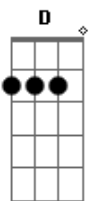

© ukulele-chords.com