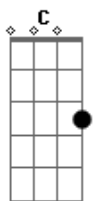

Tuning -- Open D -- (low to high) : DADF#AD

12 -- harmonic at the 12th fret

Lyrics from unofficial soundgarden website

0:36

Black cat black cat's gone gone for good gone for long

Don't believe that he left me alone and I hope he don't come home

Looking back the black path trust him once lost my map

Trust again to save my bones and I never made it back

Black cat black cat's gone gone for good gone for long

Don't believe I made it home and I hope he don't come home

Never had anything never lose and I never win

Lost my only love never get her back there's a black cat on my back

Black cat black cat's gone gone for good gone for long

Don't believe that he left me alone and I hope he don't come home

quarter step bend

Mercy mercy laying low down where the poor dogs go

Lick my wounds when I go home death is spiraling down death is low

Black cat black cat's gone gone for good gone for long

Can't believe that he left me alone and I hope he don't come home

Every day every hour another baby's born

Going to hang my head dry and blind

'Til the black cat drags it home

Black cat black cat's gone gone for good gone for long

Can't believe that he left me alone and I hope he don't come home

Mercy mercy I'm laying low down where the poor dogs go

Lick my wounds when I grow old the sun is down and gone

Sun is down sun is down and gone (gradual volume swell on the chord)

Sun is down sun is down and gone

Sun is down sun is down and gone

Black cat sun is down and gone

Hope he don't come home Fade out

Acordes

© ukulele-chords.com