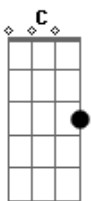

Tuning -- Open D -- (low to high) : DADF#AD

12 -- harmonic at the 12th fret

Lyrics from unofficial soundgarden website

0:36

Black cat black cat's gone gone for good gone for long

Don't believe that he left me alone and I hope he don't come home

Looking back the black path trust him once lost my map

Trust again to save my bones and I never made it back

Black cat black cat's gone gone for good gone for long

Don't believe I made it home and I hope he don't come home

Never had anything never lose and I never win

Lost my only love never get her back there's a black cat on my back

Black cat black cat's gone gone for good gone for long

Don't believe that he left me alone and I hope he don't come home

quarter step bend

Mercy mercy laying low down where the poor dogs go

Lick my wounds when I go home death is spiraling down death is low

Black cat black cat's gone gone for good gone for long

Can't believe that he left me alone and I hope he don't come home

Every day every hour another baby's born

Going to hang my head dry and blind

'Til the black cat drags it home

Black cat black cat's gone gone for good gone for long

Can't believe that he left me alone and I hope he don't come home

Mercy mercy I'm laying low down where the poor dogs go

Lick my wounds when I grow old the sun is down and gone

Sun is down sun is down and gone (gradual volume swell on the chord)

Sun is down sun is down and gone

Sun is down sun is down and gone

Black cat sun is down and gone

Hope he don't come home Fade out

Acordes

© ukulele-chords.com