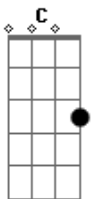

Tuning -- Open D -- (low to high) : DADF#AD

12 -- harmonic at the 12th fret

Lyrics from unofficial soundgarden website

0:36

Black cat black cat's gone gone for good gone for long

Don't believe that he left me alone and I hope he don't come home

Looking back the black path trust him once lost my map

Trust again to save my bones and I never made it back

Black cat black cat's gone gone for good gone for long

Don't believe I made it home and I hope he don't come home

Never had anything never lose and I never win

Lost my only love never get her back there's a black cat on my back

Black cat black cat's gone gone for good gone for long

Don't believe that he left me alone and I hope he don't come home

quarter step bend

Mercy mercy laying low down where the poor dogs go

Lick my wounds when I go home death is spiraling down death is low

Black cat black cat's gone gone for good gone for long

Can't believe that he left me alone and I hope he don't come home

Every day every hour another baby's born

Going to hang my head dry and blind

'Til the black cat drags it home

Black cat black cat's gone gone for good gone for long

Can't believe that he left me alone and I hope he don't come home

Mercy mercy I'm laying low down where the poor dogs go

Lick my wounds when I grow old the sun is down and gone

Sun is down sun is down and gone (gradual volume swell on the chord)

Sun is down sun is down and gone

Sun is down sun is down and gone

Black cat sun is down and gone

Hope he don't come home Fade out

Acordes

© ukulele-chords.com