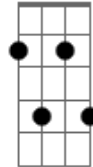

© ukulele-chords.com

Gb7