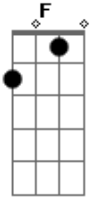

Temas Diversos - Kirby's Dreamland - Green Greens

Tom: F

Acordes

© ukulele-chords.com