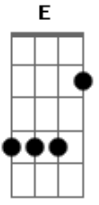

Temas Diversos - Dead Song (Bass)

DEAD THEME SONG

G] ----- [

D] ----- [
A] ----- [
E] -3-3-33--6-55-33-23----- [

Acordes

© ukulele-chords.com

© ukulele-chords.com

© ukulele-chords.com