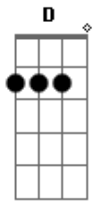

Temas Diversos - Dead Song (Bass)

DEAD THEME SONG

G] ----- [

D] ----- [
A] ----- [
E] -3-3-33--6-55-33-23----- [

Acordes

© ukulele-chords.com

© ukulele-chords.com

© ukulele-chords.com