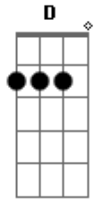

Temas Diversos - Dead Song (Bass)

DEAD THEME SONG

G] ----- [

D] ----- [
A] ----- [
E] -3-3-33--6-55-33-23----- [

Acordes

© ukulele-chords.com

© ukulele-chords.com

© ukulele-chords.com