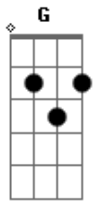

Temas Diversos - Dead Song (Bass)

DEAD THEME SONG

G] ----- [

D] ----- [
A] ----- [
E] -3-3-33--6-55-33-23----- [

Acordes

© ukulele-chords.com

© ukulele-chords.com

© ukulele-chords.com