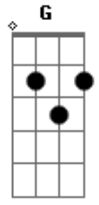

Temas Diversos - Dead Song (Bass)

DEAD THEME SONG

G] ----- [

D] ----- [
A] ----- [
E] -3-3-33--6-55-33-23----- [

Acordes

© ukulele-chords.com

© ukulele-chords.com

© ukulele-chords.com