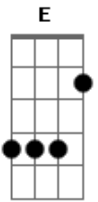

Temas Diversos - Dead Song (Bass)

DEAD THEME SONG

G] ----- [

D] ----- [
A] ----- [
E] -3-3-33--6-55-33-23----- [

Acordes

© ukulele-chords.com

© ukulele-chords.com

© ukulele-chords.com