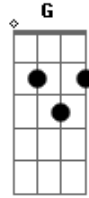

© ukulele-chords.com