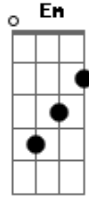

© ukulele-chords.com