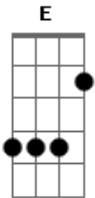

Temas de TV - Novela Senhora do Destino (Katie Melua - The Closest Thing To Crazy)

Tom: E
Intro: E B E A E B

E B E
How can I think I'm standing strong,
A E
Yet feel the air beneath my feet?
Dbm B A
How can happiness feel so wrong?
Abm B E B
How can misery feel so sweet?
E B E
How can you let me watch you sleep,
A E
Then break my dreams the way you do?
Dbm B A
How can I have got in so deep?
Abm B E B
Why did I fall in love with you?

CHORUS:

E Dbm
This is the closest thing to crazy I have ever been
Gbm B
Feeling twenty-two, acting seventeen,
E Dbm
This is the nearest thing to crazy I have ever known,
Gbm A
I was never crazy on my own.
E Dbm A C
And now I know that there's a link between the two,
E Dbm B E B E A C E
Being close to craziness and being close to you.

E B E
How can you make me fall apart
A E
Then break my fall with loving lies?
Dbm B A
It's so easy to break a heart;
Abm A E B
It's so easy to close your eyes.
E B E
How can you treat me like a child
A E
Yet like a child I yearn for you?
Dbm B A
How can anyone feel so wild?
Abm A E H
How can anyone feel so blue?

CHORUS:

E Dbm
This is the closest thing to crazy I have ever been
Gbm B
Feeling twenty-two, acting seventeen,
E Dbm
This is the nearest thing to crazy I have ever known,
Gbm A
I was never crazy on my own.
E Dbm A C
And now I know that there's a link between the two,
E Dbm B E Dbm A
Being close to craziness and being close to you.
B E Dbm A
...and being close to you
B E
and being close to you.

Acordes

© ukulele-chords.com