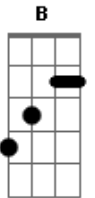

© ukulele-chords.com