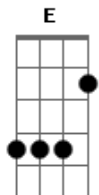

Temas de TV - Novela Senhora do Destino (Katie Melua - The Closest Thing To Crazy)

Tom: E
Intro: E B E A E B

E B E
How can I think I'm standing strong,
A E
Yet feel the air beneath my feet?
Dbm B A
How can happiness feel so wrong?
Abm B E B
How can misery feel so sweet?
E B E
How can you let me watch you sleep,
A E
Then break my dreams the way you do?
Dbm B A
How can I have got in so deep?
Abm B E B
Why did I fall in love with you?

CHORUS:

E Dbm
This is the closest thing to crazy I have ever been
Gbm B
Feeling twenty-two, acting seventeen,
E Dbm
This is the nearest thing to crazy I have ever known,
Gbm A
I was never crazy on my own.
E Dbm A C
And now I know that there's a link between the two,
E Dbm B E B E A C E
Being close to craziness and being close to you.

E B E
How can you make me fall apart
A E
Then break my fall with loving lies?
Dbm B A
It's so easy to break a heart;
Abm A E B
It's so easy to close your eyes.
E B E
How can you treat me like a child
A E
Yet like a child I yearn for you?
Dbm B A
How can anyone feel so wild?
Abm A E H
How can anyone feel so blue?

CHORUS:

E Dbm
This is the closest thing to crazy I have ever been
Gbm B
Feeling twenty-two, acting seventeen,
E Dbm
This is the nearest thing to crazy I have ever known,
Gbm A
I was never crazy on my own.
E Dbm A C
And now I know that there's a link between the two,
E Dbm B E Dbm A
Being close to craziness and being close to you.
B E Dbm A
...and being close to you
B E
and being close to you.

Acordes

© ukulele-chords.com