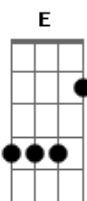

© ukulele-chords.com