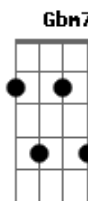

© ukulele-chords.com