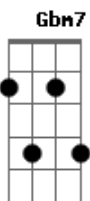

Temas de TV - Nossa Turma (Desenho Animado) - Get Along Gang

Tom: A

riff e introdução:

A E A
 Get Along Gang, Get Along Gang
 A E A
 Each one so special in his own way
 D Gbm7 Bm
 Montgomery's the leader and he's such a good sport
 E
 The Get Along Gang, Get Along Gang
 A E A
 There's Woolma and Dotty with the spirit
 A E A
 And Bingo the fresh doesn't rule it
 D Gbm7 Bm

The Logical Portia will figure it out

E E7
 And that's the spirit of the leadership

(Refrão)

D E A
 Get up! With the Get Along Gang
 D E A
 Come on! Their adventures don't end
 D E A Gbm Bm E A Gbm
 Bm E
 Get up! (With the Get Along GA A A A A Ang, ahh ahh ahh ah
 ah ah ah)
 Get up! With the Get Along Gang

Contribuição: Ana Laranjeira (www.baixobateraguita.kit.net)

Acordes

© ukulele-chords.com

© ukulele-chords.com

© ukulele-chords.com

© ukulele-chords.com

© ukulele-chords.com

© ukulele-chords.com