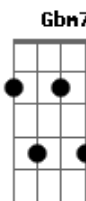

Temas de TV - Nossa Turma (Desenho Animado) - Get Along Gang

Tom: A

riff e introdução:

A E A
 Get Along Gang, Get Along Gang
 A E A
 Each one so special in his own way
 D Gbm7 Bm
 Montgomery's the leader and he's such a good sport
 E
 The Get Along Gang, Get Along Gang
 A E A
 There's Woolma and Dotty with the spirit
 A E A
 And Bingo the fresh doesn't rule it
 D Gbm7 Bm

The Logical Portia will figure it out

E E7
 And that's the spirit of the leadership

(Refrão)

D E A
 Get up! With the Get Along Gang
 D E A
 Come on! Their adventures don't end
 D E A Gbm Bm E A Gbm
 Bm E
 Get up! (With the Get Along GA A A A A Ang, ahh ahh ahh ah
 ah ah ah)
 Get up! With the Get Along Gang

Contribuição: Ana Laranjeira (www.baixobateraguita.kit.net)

Acordes

© ukulele-chords.com

© ukulele-chords.com

© ukulele-chords.com

© ukulele-chords.com

© ukulele-chords.com

© ukulele-chords.com