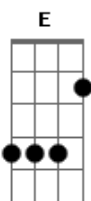

© ukulele-chords.com