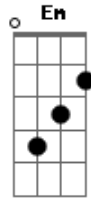

© ukulele-chords.com