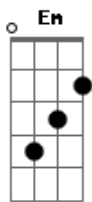

© ukulele-chords.com