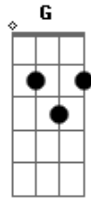

© ukulele-chords.com