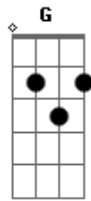

© ukulele-chords.com