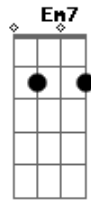

© ukulele-chords.com