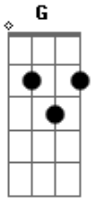

Temas de TV - Dawson's Creek (Elsewhere - Run Like Mad)

Tom: G

Intro: D

My heart ^C is in my hands ^G
My head ^C is in the clouds ^G
My feet ^C have left the ground ^G
My life is turning ^D around and round
Every ^C voice inside my head ^G

Is ^C tellin' me to run like mad ^G
Oh bows ^C and arrows, stars and sunsets ^G
Hey hey hey yeah ^D Hey hey hey yeah
Every ^C heartbeat, every kiss just ^G
Makes ^C me wonder what all this is ^G
Suits ^C of armor, hearts and arrows ^G
Hey hey hey yeah. ^D

Acordes

© ukulele-chords.com