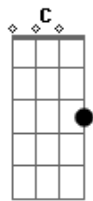

Temas de Filmes - Rei Leão

Tom: G

(intro)

^G
In the jungle, the mighty jungle
^D
The lion sleeps tonight
^G ^C
In the jungle the quiet jungle
^G ^D
The lion sleeps tonight

^G
Near the village the peaceful village
^D
The lion sleeps tonight
^G ^C
Near the village the quiet village
^G ^D
The lion sleeps tonight

^G
Hush my darling don't fear my darling
^D
The lion sleeps tonight
^G ^C
Hush my darling don't fear my darling
^G ^D
The lion sleeps tonight

Acordes

© ukulele-chords.com

© ukulele-chords.com

© ukulele-chords.com