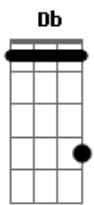

G(A): 32020X
G(A,Db): 32022X
D7: X00212
D7: 200212
Em: 022000
Cm: X3X343
F7: 1X121X
Am: X02010
A7: X02020
A: X02030
C: 332000
Bm: X2X232

Acordes

© ukulele-chords.com

© ukulele-chords.com

© ukulele-chords.com