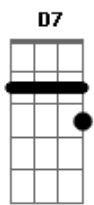

G(A): 32020X
G(A,Db): 32022X
D7: X00212
D7: 200212
Em: 022000
Cm: X3X343
F7: 1X121X
Am: X02010
A7: X02020
A: X02030
C: 332000
Bm: X2X232

Acordes

© ukulele-chords.com

© ukulele-chords.com

© ukulele-chords.com